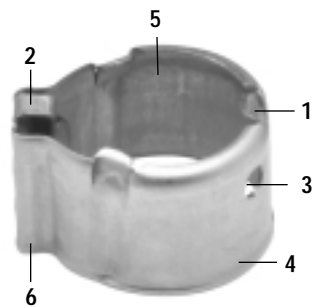

Closest Connections – Utilizing 3/8" CTS Tubing

Product No.	Description	Qty	Carton	Weight lb	Weight kg	Category
QWA75	1/2" Ballcock Cone	100	1000	.2	.08	22
QC23BWX	3/8" Brass Barb Termination Fitting	100	500	2.6	1.18	12
QBCN4	Ballcock Nut (Fits both 3/8" and 1/2" O.D. Supply Tubes)	100	1000	2.2	1.00	23
QQSCC2XP	Kit Including 3 Items Above	100	500	4.9	2.22	12

Closest Connections – Utilizing 1/2" CTS Tubing

Product No.	Description	Qty	Carton	Weight lb	Weight kg	Category
QWA75	1/2" Ballcock Cone	100	1000	.2	.08	22
QC33BWX	1/2" Brass Barb Termination Fitting	100	500	3.1	1.41	12
QBCN4	Ballcock Nut (Fits both 3/8" and 1/2" O.D. Supply Tubes)	100	1000	2.2	1.00	23
QQSCC3XP	Kit Including 3 Items Above	100	500	5.5	2.49	12

QickClamp™ System (Patent Pending)

Installing Zurn PEX systems just got easier and more reliable with the new patent-pending stainless steel QickClamp ring. You can now make tube-to-fitting connections of multiple sizes with just one crimping tool. The QickClamp tool fits four sizes of rings and fittings – 3/8", 1/2", 3/4", and 1". Constructed of stainless steel, the QickClamp is durable and corrosion resistant. This innovative new ring is backed by our 25-year warranty when used with Zurn PEX tubing and fittings. The QickClamp is perfect for both plumbing and heating applications.

Features That Count ...

- 1 Locating tab properly positions critical components
- 2 Bridge feature provides uniform crimping forces
- 3 Position indicator visually confirms assembly
- 4 Stainless steel material resists corrosion
- 5 Gripping ribs minimize installation time
- 6 Crimping ear allows one tool for all sizes