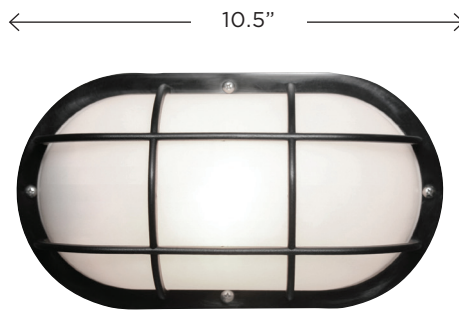

**S76WF-WH**  
 Polycarbonate Back Pan  
 H/CTR: 2.75"  
 Depth: 4.25"  
 Aluminum Back Pan  
 H/CTR: 3"  
 10.625" x 6"  
 Depth: 4.5"

**S771WF-BK**  
 Polycarbonate Back Pan  
 H/CTR: 2.75"  
 Depth: 4.25"  
 Aluminum Back Pan  
 H/CTR: 3"  
 10.625" x 6"  
 Depth: 4.5"

**S77WF-WH**  
 H/CTR: 2.75"  
 Polycarbonate Back Pan  
 H/CTR: 2.75"  
 Depth: 4.25"  
 Aluminum Back Pan  
 H/CTR: 3"  
 10.625" x 6"  
 Depth: 4.5"

**S79WF-BK**  
 H/CTR: 2.75"  
 Polycarbonate Back Pan (ADA version)  
 H/CTR: 2.75"  
 Depth: 4"  
 Aluminum Back Pan  
 H/CTR: 3"  
 10.625" x 6"  
 Depth: 4.5"

## Nautical

- Wall Mount
- Standard Bulkhead Design
- Photocell On Select Models
- LED Options Available