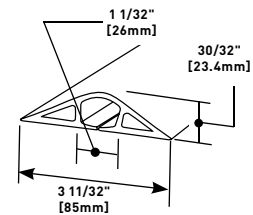

1200 Series — Channel Capacity Up to 5/16" [7.9mm] Cable Diameter

CATALOG NUMBER	COLOR	LENGTH	
BE1200-5	Beige	5'	[1.5m]
BE1200-5R	Beige	5'	[1.5m]
BE1200-10	Beige	10'	[3.0m]
BE1200-50	Beige	50'	[15.2m]
BK1200-5	Black	5'	[1.5m]
BK1200-10	Black	10'	[3.0m]
BK1200-50	Black	50'	[15.2m]
BR1200-5R	Brown	5'	[1.5m]
BR1200-5	Brown	5'	[1.5m]
BR1200-10	Brown	10'	[3.0m]
BR1200-50	Brown	50'	[15.2m]
GR1200-5	Gray	5'	[1.5m]
GR1200-5R	Gray	5'	[1.5m]
GR1200-10	Gray	10'	[3.0m]
GR1200-50	Gray	50'	[15.2m]
YL1200-50	High Visibility Yellow	50'	[15.2m]

Ordering Information

1400 Series — Channel Capacity Up To 1/2" [12.7mm] Cable Diameter

CATALOG NUMBER	COLOR	LENGTH
BE1400-5	Beige	5' [1.5m]
BE1400-10	Beige	10' [3.0m]
BE1400-50	Beige	50' [15.2m]
BK1400-5	Black	5' [1.5m]
BK1400-10	Black	10' [3.0m]
BK1400-50	Black	50' [15.2m]
BR1400-5	Brown	5' [1.5m]
BR1400-10	Brown	10' [3.0m]
BR1400-50	Brown	50' [15.2m]
GR1400-5	Gray	5' [1.5m]
GR1400-10	Gray	10' [3.0m]
GR1400-50	Gray	50' [15.2m]
YL1400-50	High Visibility Yellow	50' [15.2m]

1600 Series — Channel Capacity Up To 3/4" [19.1mm] Cable Diameter

CATALOG NUMBER	COLOR	LENGTH
BE1600-5	Beige	5' [1.5m]
BE1600-10	Beige	10' [3.0m]
BE1600-25	Beige	25' [7.6m]
BK1600-5	Black	5' [1.5m]
BK1600-10	Black	10' [3.0m]
BK1600-25	Black	25' [7.6m]
BR1600-5	Brown	5' [1.5m]
BR1600-10	Brown	10' [3.0m]
BR1600-25	Brown	25' [7.6m]
GR1600-5	Gray	5' [1.5m]
GR1600-10	Gray	10' [3.0m]
GR1600-25	Gray	25' [7.6m]
YL1600-25	High Visibility Yellow	25' [7.6m]