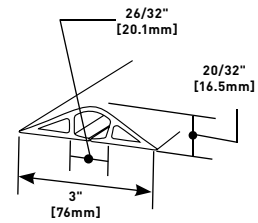

1200 Series — Channel Capacity Up to 5/16" [7.9mm] Cable Diameter

CATALOG NUMBER	COLOR	LENGTH	
BE1200-5	Beige	5'	[1.5m]
BE1200-5R	Beige	5'	[1.5m]
BE1200-10	Beige	10'	[3.0m]
BE1200-50	Beige	50'	[15.2m]
BK1200-5	Black	5'	[1.5m]
BK1200-10	Black	10'	[3.0m]
BK1200-50	Black	50'	[15.2m]
BR1200-5R	Brown	5'	[1.5m]
BR1200-5	Brown	5'	[1.5m]
BR1200-10	Brown	10'	[3.0m]
BR1200-50	Brown	50'	[15.2m]
GR1200-5	Gray	5'	[1.5m]
GR1200-5R	Gray	5'	[1.5m]
GR1200-10	Gray	10'	[3.0m]
GR1200-50	Gray	50'	[15.2m]
YL1200-50	High Visibility Yellow	50'	[15.2m]

Ordering Information

1400 Series — Channel Capacity Up To 1/2" [12.7mm] Cable Diameter

CATALOG NUMBER	COLOR	LENGTH
BE1400-5	Beige	5' [1.5m]
BE1400-10	Beige	10' [3.0m]
BE1400-50	Beige	50' [15.2m]
BK1400-5	Black	5' [1.5m]
BK1400-10	Black	10' [3.0m]
BK1400-50	Black	50' [15.2m]
BR1400-5	Brown	5' [1.5m]
BR1400-10	Brown	10' [3.0m]
BR1400-50	Brown	50' [15.2m]
GR1400-5	Gray	5' [1.5m]
GR1400-10	Gray	10' [3.0m]
GR1400-50	Gray	50' [15.2m]
YL1400-50	High Visibility Yellow	50' [15.2m]

1600 Series — Channel Capacity Up To 3/4" [19.1mm] Cable Diameter

CATALOG NUMBER	COLOR	LENGTH
BE1600-5	Beige	5' [1.5m]
BE1600-10	Beige	10' [3.0m]
BE1600-25	Beige	25' [7.6m]
BK1600-5	Black	5' [1.5m]
BK1600-10	Black	10' [3.0m]
BK1600-25	Black	25' [7.6m]
BR1600-5	Brown	5' [1.5m]
BR1600-10	Brown	10' [3.0m]
BR1600-25	Brown	25' [7.6m]
GR1600-5	Gray	5' [1.5m]
GR1600-10	Gray	10' [3.0m]
GR1600-25	Gray	25' [7.6m]
YL1600-25	High Visibility Yellow	25' [7.6m]