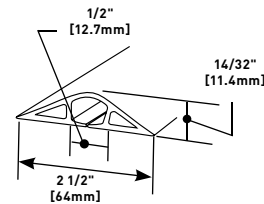

1200 Series — Channel Capacity Up to 5/16" [7.9mm] Cable Diameter

CATALOG NUMBER	COLOR	LENGTH	
BE1200-5	Beige	5'	[1.5m]
BE1200-5R	Beige	5'	[1.5m]
BE1200-10	Beige	10'	[3.0m]
BE1200-50	Beige	50'	[15.2m]
BK1200-5	Black	5'	[1.5m]
BK1200-10	Black	10'	[3.0m]
BK1200-50	Black	50'	[15.2m]
BR1200-5R	Brown	5'	[1.5m]
BR1200-5	Brown	5'	[1.5m]
BR1200-10	Brown	10'	[3.0m]
BR1200-50	Brown	50'	[15.2m]
GR1200-5	Gray	5'	[1.5m]
GR1200-5R	Gray	5'	[1.5m]
GR1200-10	Gray	10'	[3.0m]
GR1200-50	Gray	50'	[15.2m]
YL1200-50	High Visibility Yellow	50'	[15.2m]

Ordering Information

1400 Series — Channel Capacity Up To 1/2" [12.7mm] Cable Diameter

CATALOG NUMBER	COLOR	LENGTH
BE1400-5	Beige	5' [1.5m]
BE1400-10	Beige	10' [3.0m]
BE1400-50	Beige	50' [15.2m]
BK1400-5	Black	5' [1.5m]
BK1400-10	Black	10' [3.0m]
BK1400-50	Black	50' [15.2m]
BR1400-5	Brown	5' [1.5m]
BR1400-10	Brown	10' [3.0m]
BR1400-50	Brown	50' [15.2m]
GR1400-5	Gray	5' [1.5m]
GR1400-10	Gray	10' [3.0m]
GR1400-50	Gray	50' [15.2m]
YL1400-50	High Visibility Yellow	50' [15.2m]

1600 Series — Channel Capacity Up To 3/4" [19.1mm] Cable Diameter

CATALOG NUMBER	COLOR	LENGTH
BE1600-5	Beige	5' [1.5m]
BE1600-10	Beige	10' [3.0m]
BE1600-25	Beige	25' [7.6m]
BK1600-5	Black	5' [1.5m]
BK1600-10	Black	10' [3.0m]
BK1600-25	Black	25' [7.6m]
BR1600-5	Brown	5' [1.5m]
BR1600-10	Brown	10' [3.0m]
BR1600-25	Brown	25' [7.6m]
GR1600-5	Gray	5' [1.5m]
GR1600-10	Gray	10' [3.0m]
GR1600-25	Gray	25' [7.6m]
YL1600-25	High Visibility Yellow	25' [7.6m]

DST2

DOUBLE-SIDED TAPE
For long term installation.
2" wide x 17 yds.