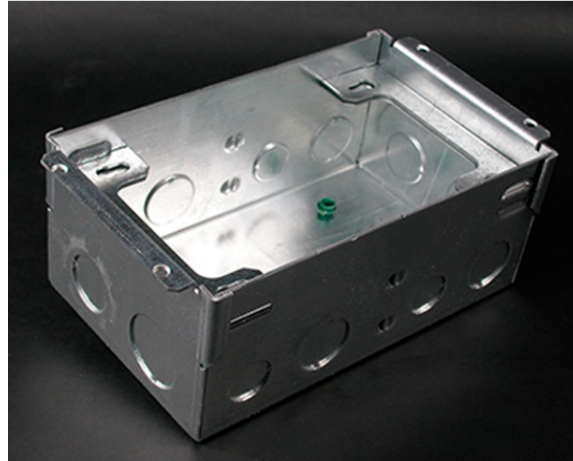

## 880W2 Series Steel Floor Box

880W2

Two-gang steel box for wood floors.

features & benefits

### General Info

Product Series: 880W  
Component Type: Boxes  
Knockout Size: 1/2"-3/4"