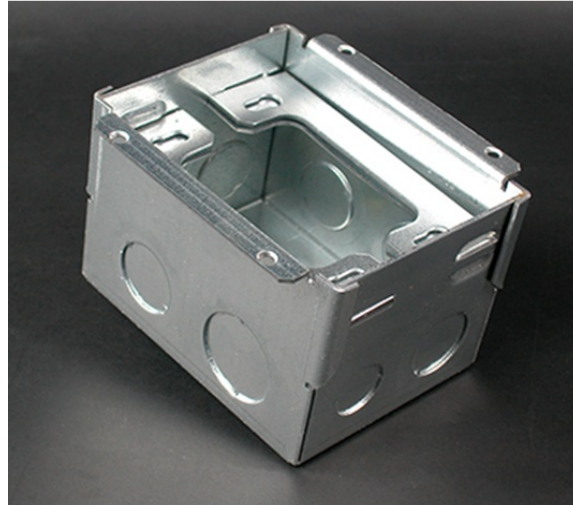

## 880W1 Series Steel Floor Box

880W1

One-gang steel box for wood floors.

#### General Info

Product Series: 880W  
Component Type: Boxes  
Knockout Size: 1/2"-3/4"