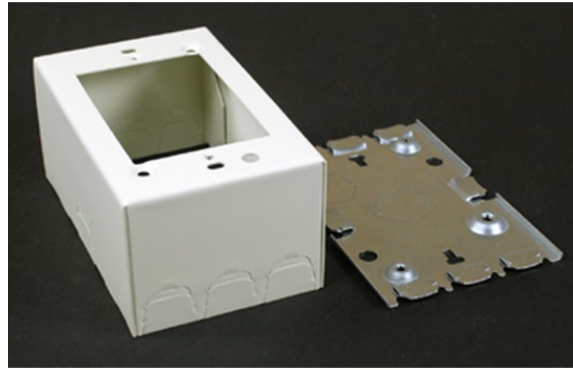

500/700 Single-Gang Extra Deep Switch & Receptacle Box Fitting

V5744, 5744WH, VC5744,
5744WHC

features & benefits

For deep devices such as momentary contact, remote control switches, and hospital signaling system devices. Base has 1/2" trade size KOs. Larger gang boxes available by special order. Single-gang: 4 5/8" L x 2 7/8" W [117mm x 73mm]. Accepts NEMA single-gang standard faceplates. NOTE: Certified to Canadian Safety Standards for sale in Canada. When ordering these products, change the "V" color prefix to "vc" or the "WH" color suffix to "WHC" to denote the Canadian versions.

specifications

General Info

Available Colors:

V5744- Ivory
5744WH - White

Product Series: 500, 700
Component Type: Boxes

Technical Information

Material: Steel
Capacity: Single-Channel