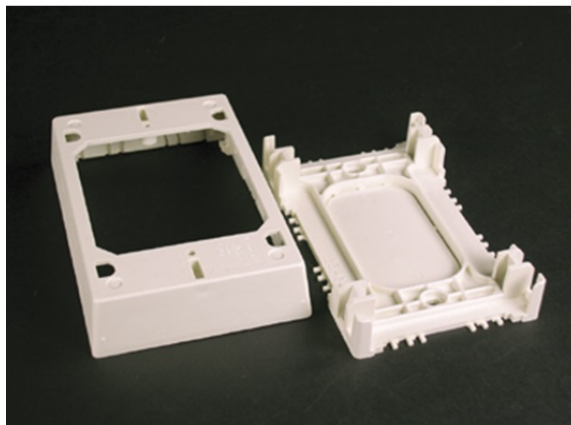

400/800 /2300/2300D Shallow Device/Extension Box Fitting

2348S/51, 2348S/51-WH

For shallow switches and receptacles.
Base has rectangular KO.

features & benefits

specifications

General Info

Available Colors:

2348S/51 - Ivory
2348S/51-WH - White

Product Series: 400, 800, 2300
Component Type: Boxes

Technical Information

Material: Nonmetallic
Capacity: Single-Channel