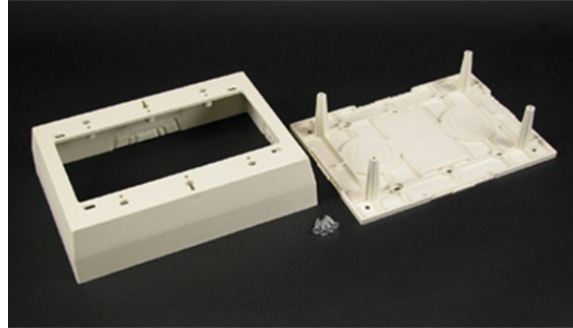

400/800 /2300/2300D Three-Gang Deep Device Box Fitting

2348-3, 2348-3-WH

Three-gang. For deeper switches and devices. Base has rectangular KO to enable extension from existing flush wall box and 1/2" and 1" trade size concentric KOs. Accepts industry standard faceplates for switch and communication devices.

features & benefits

specifications

General Info

Available Colors:

2348-3 - Ivory
2348-3WH - White

Product Series: 400, 800, 2300
Component Type: Boxes

Technical Information

Material: Nonmetallic
Capacity: Single-Channel