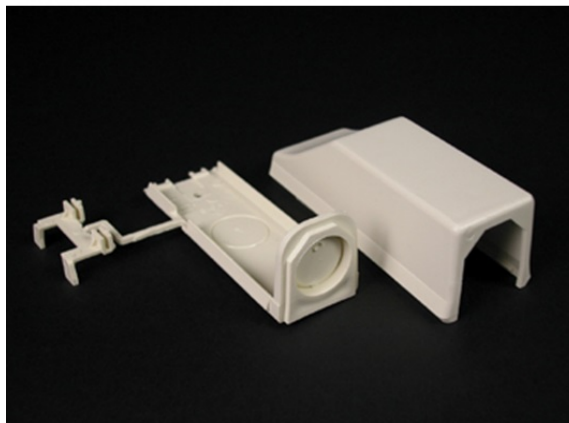

400/800 Entrance End Fitting

810A2, 810A2-WH

For connecting 400 or 800 Series Raceway with 1/2" trade size conduit or armored cable. 1/2" trade size KO on end and bottom.

features & benefits

specifications

General Info

Available Colors:

810A2 - Ivory

810A2-WH - White

Product Series: 400, 800, 2300

Component Type: Fittings & Accessories

Technical Information

Material: Nonmetallic

Capacity: Single-Channel