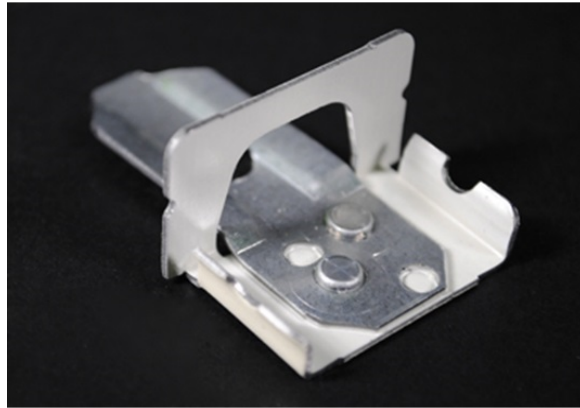

## 2000 End Reducing Connector Fitting

V2089E

Connects 2000 series Raceway with 500 Series Raceway through the end of 2000 Series Raceway.

#### Technical Information

Material: Steel  
Capacity: Single-Channel