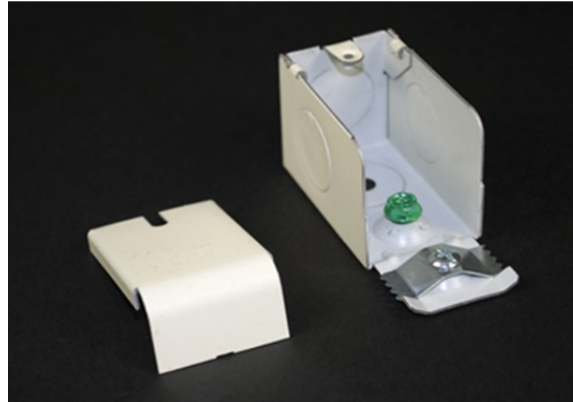

designed to be better.

V2010A2, G2010A2, BK2010A2, WH2010A2,
S2010A2

2000 Entrance End Fitting Fitting

V2010A2, G2010A2, BK2010A2,
WH2010A2, S2010A2

Connects 2000 Series Raceway to 1/2" trade size conduit or armored cable connectors. 1/2" trade size KOs located on end, sides, and bottom of fitting. Includes ground screw. If more capacity is required, use 2010A3.

features & benefits

specifications

General Info

Available Colors:

V2010A2 - Ivory

G2010A2 - Gray

Product Series: 2000

Component Type: Fittings & Accessories

Technical Information

Material: Steel

Capacity: Single-Channel