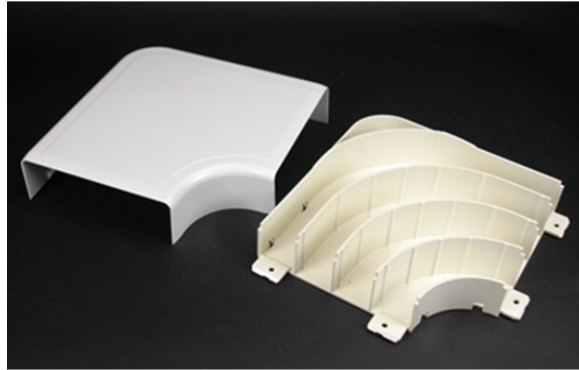

5400 Radiused Full Capacity Flat Elbow Fitting

5411FO

For right angle turns on the same surface. Integral dividers provide 2" [51mm] cable bend radius for UTP and fiber optic installations. Ideal for lay-in or pull-through installations.

features & benefits

specifications

General Info

Available Colors:

5411FO - Ivory

5411FO-WH - White

Product Series: 5400

Component Type: Fittings & Accessories

Technical Information

Material: Nonmetallic

Capacity: Multiple Channel