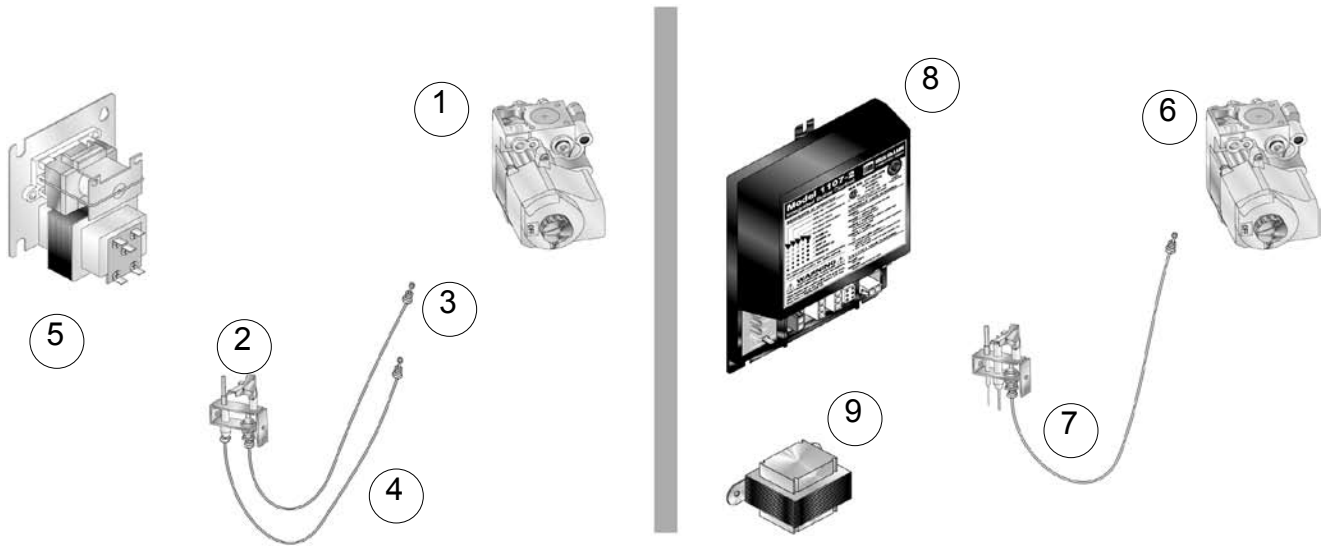

CGa Control Parts

Fig. No.	Part No.	Description	Mfr.	Mfr.'s Part No.	Boiler Size
Standing Pilot – Natural Gas Components					
1	511-044-360	Gas Valve, 1/2" x 1/2"	Honeywell	VR8200A-2116	25-6
	511-044-256	Gas Valve, 3/4" x 3/4"	Grayson	7A0-A1B-042	
2	510-811-644	Pilot Assembly Kit With Orifice	Honeywell	VR8300C-4050	7, 8
2	510-811-644	Pilot Assembly Kit With Orifice	Weil-McLain		All
3	560-742-860	Tubing, pilot, aluminum 1/8" x 22.75	Weil-McLain		All
4	511-724-254	Thermocouple, 30"	Honeywell	Q309A-1988	All
Standing Pilot – Propane Gas Components					
1	511-044-258	Gas Valve, 1/2" x 1/2"	Honeywell	VR8200C-1074	25-6
	511-044-257	Gas Valve, 3/4" x 3/4" 1.2" step	Honeywell	VR8300C-4100	7, 8
2	510-811-646	Pilot Assembly Kit With Orifice	Weil-McLain		All
3	560-742-860	Tubing, pilot, aluminum 1/8" x 22.75	Weil-McLain		All
4	511-724-253	Thermocouple, 45"	Honeywell	Q309A-1988	All
Standing Pilot Components For Natural Gas and Propane Gas					
5	510-312-167	Transformer And Relay Assembly	Honeywell	R8285D-1000	All
			White-Rogers	631-9001	
NS	510-350-223	Relay only- Standing pilot	White-Rogers	91-322000-11000	All
NS	510-312-166	Transformer only – Standing pilot	Hamilton	599-9001	All
NS	591-391-862	Standing Pilot Wiring Harness	Weil-McLain		All