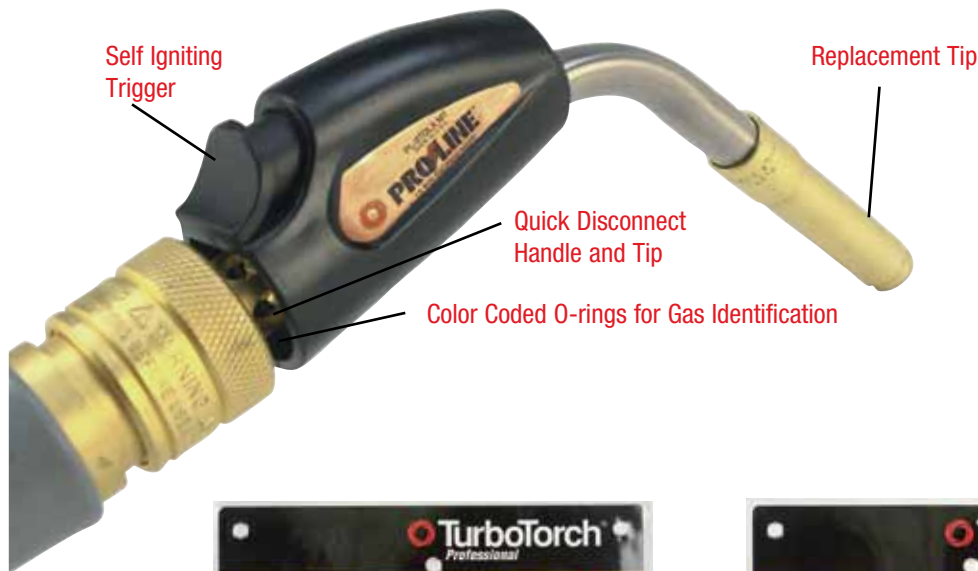

## PROLINE SELF LIGHTING PROPANE & MAP-PRO KITS:

Featuring TurboTorch®'s Swirl Combustion technology, the Proline series kits are engineered for performance and durability. All kits are equipped with RL-P Regulators (CGA-510), allowing for the use of high heat/energy gases such as MAP-Pro or Propane. A full assortment of tips equipped with quick disconnects, expands the work range of the series.

### COMPONENTS

- RL-P Regulator, CGA-510
- H-4 Handle
- H-12 Hose
- PL-3T Tip
- Soft Solders 1" (25 mm)
- Silver Brazes 1/2" (12 mm)
- Instruction Manual

**PL-4TDLX KIT (0386-0838)**

### COMPONENTS

- RL-P Regulator, CGA-510
- H-4 Handle
- H-12 Hose
- PL-4T Tip
- Soft Solders 1 1/2" (40 mm)
- Silver Brazes 3/4" (20 mm)
- Instruction Manual

Kit No.	Model	Soft Solders	Silver Brazes	Regulator	Handle	Hose	Tips
PL-3TDLX	0386-0837	1" 25 mm	1/2" 12 mm	RL-P (CGA-510)	H-4	H-12	PL-3T
PL-4TDLX	0386-0838	1-1/2" 40 mm	3/4" 20 mm	RL-P (CGA-510)	H-4	H-12	PL-4T
PL-5TDLX	0386-0839	2-1/2" 63 mm	1-1/4" 31 mm	RL-P (CGA-510)	H-4	H-12	PL-5T
PL-4TSTD	0386-0830	1-1/2" 40 mm	3/4" 20 mm	-	H-4	-	PL-4T