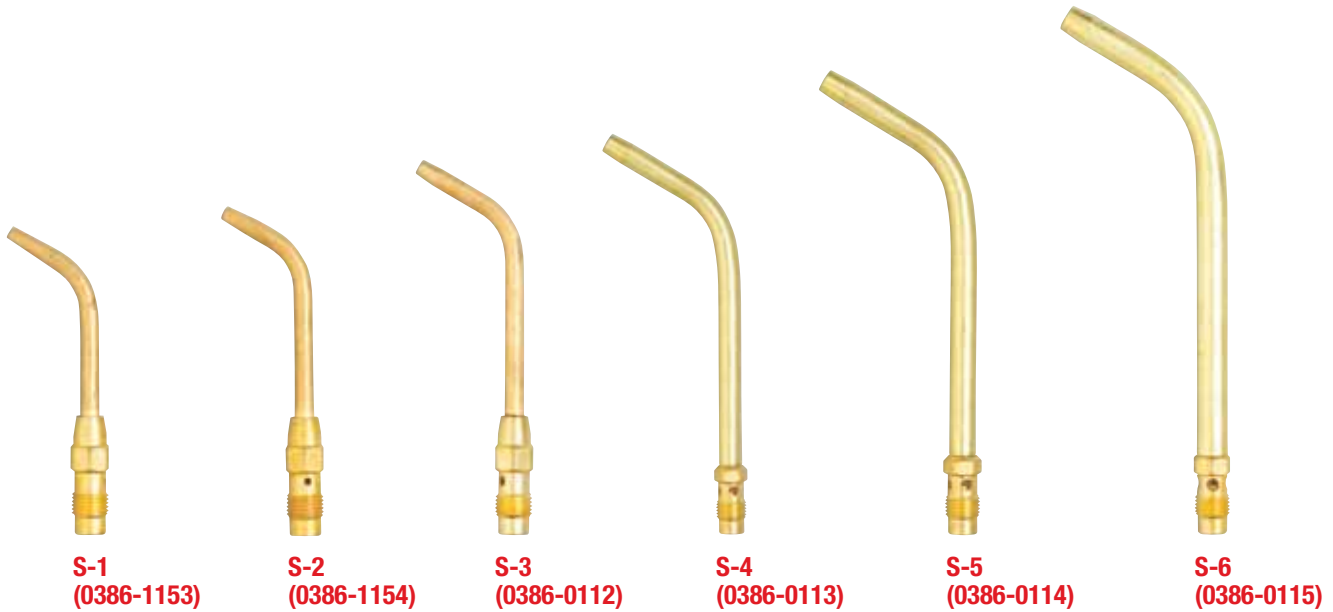

# Air Acetylene

EXTREME™ STANDARD

## SOF-FLAME™ TIPS

Constructed of solid brass, Sof-Flame tips add flexibility to the standard kit, increasing the range up to 4 in. Fits WA-400 Torch Handles.

Model	Soft Solder		Operating Pressure Range		Acetylene Consumption Range		Replacement Orifice Model	
	IN.	MM	PSI	BAR	IN.	M3		
S-1	1/16-1/8	2-3	5-15	0.35-1.0	0.53-0.89	0.04-0.07	OR-S1	0386-1049
S-2	1/8-3/8	3-9	5-15	0.35-1.0	1.0-1.7	0.08-0.14	OR-A2	0386-1000
S-3	3/8-1/2	9-13	5-15	0.35-1.0	1.9-3.2	0.15-0.26	OR-T3	0386-1021
S-4	1/2-1	13-25	5-15	0.35-1.0	3.5-5.9	0.29-0.49	OR-A5	0386-1002
S-5	3/4-1 1/2	19-40	5-15	0.35-1.0	6.6-11.0	0.55-0.92	OR-A11	0386-1004
S-6	1-4	25-100	5-15	0.35-1.0	8.8-14.8	0.73-1.24	OR-A14	0386-1005

## SWIRL AIR ACETYLENE COMPONENTS - ACCESSORIES

U.S. Customer Care: 800-238-0282 / FAX 800-535-0557