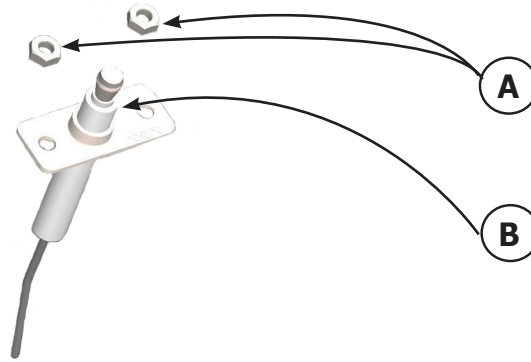

## FLAME SENSOR KITS

<b>050/075/100 Flame Sensor Kit #550002283</b>				
Flame Sensor Kit #550002283 includes all items listed	ITEM	DESCRIPTION	PART #	QTY
	A	8-32 Hex Nut	-	2
	B	Sensor Flame	-	1
	*	Instructions	240008593	1
<b>150/200 Flame Sensor Kit #550002284</b>				
Flame Sensor Kit #550002284 includes all items listed	ITEM	DESCRIPTION	PART #	QTY
	A	8-32 Hex Nut	-	2
	B	Sensor Flame	-	1
	*	Instructions	240008593	1
<b>299 Flame Sensor Kit #550002810</b>				
Flame Sensor Kit #550002810 includes all items listed	ITEM	DESCRIPTION	PART #	QTY
	A	8-32 Hex Nut	-	2
	B	Sensor Flame 299 MBH	-	1
	*	Instructions	240008593	1
* Not Shown				