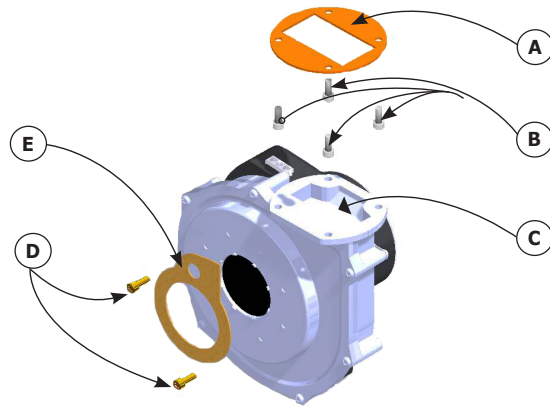

BLOWER KIT - 050/075/100/150/200 MBH

050/075/100 Blower Kit # 550002291				
	ITEM	DESCRIPTION	PART #	QTY
Blower Motor Kit #550002291 includes all items listed	A	Red Gasket, Fan/Transition Piece	1250007	1
	B	Screw,10-24 X 1/2" Socket Head Cap	-	4
	C	Blower, 120 V 50/60 HZ, RG130/0800-3612	-	1
	D	Screw, T25 Torx	-	4
	E	Gasket, Cork	1250021	1
	*	¼-20 Hex Flange Nut	-	4
	*	Instructions	240008943	1
150 Blower Kit # 550002292				
Blower Motor Kit #550002292 includes all items listed	A	Red Gasket, Fan/Transition Piece	1250007	1
	B	Screw,10-24 X 1/2" Socket Head Cap	-	4
	C	Blower, 120 V 50/60 HZ, RG148/1200-3612	-	1
	D	Screw, T25 Torx	-	4
	E	Gasket, Cork	1250021	1
	*	¼-20 Hex Flange Nut	-	4
	*	Instructions	240008943	1
200 Blower Kit # 550002293				
Blower Motor Kit #550002293 includes all items listed	A	Red Gasket, Fan/Transition Piece	1250007	1
	B	Screw,10-24 X 1/2" SS Socket Head Cap	-	4
	C	Blower, 120 V 50/60 HZ, RG148/1200-3633	-	1
	D	Screw, T25 Torx	-	4
	E	Gasket, Cork	1250021	1
	*	¼-20 Hex Flange Nut	-	4
	*	Instructions	240008943	1
200 Blower Kit # 550003058 - High Altitude				
Blower Motor Kit #550003058 includes all items listed	A	Red Gasket, Fan/Transition Piece	1250007	1
	B	Screw,10-24 X 1/2" SS Socket Head Cap	-	4
	C	Blower, 120 V 50/60 HZ,130 W RG148/1200-3633	-	1
	D	Screw, T25 Torx	-	4
	E	Gasket, Cork	1250021	1
	*	¼-20 Hex Flange Nut	-	4
	*	Instructions	240008943	1