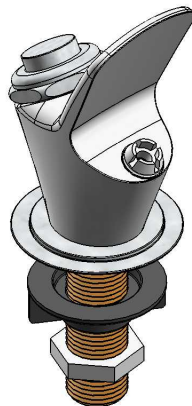

290 Series

291 Series

292 Series

## 290 Series

Features : **Cast Brass Body**

**Chrome Plated Assembly**

**Meets NSF Standard 61**

FINISH : **Chrome Plated Finish**

OPERATION : **Push Button on  
Automatic Shut-off**

Model 290: Cast Brass Body with  
3/8"-18 Female Pipe  
Threads

Model 291: 3/8"-18 Female Pipe  
Threads & Flange

Model 292: 1/2"-14 Male NPS  
Shank with Flange

**American Craftsmanship Since 1892**

When Ordering Specify Complete Model Number