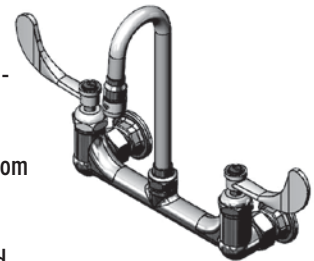

B-2342 Same as B-0230 except with 10" (254 mm) swing nozzle (061X)

B-2358 Same as B-0230 except with 14" (356 mm) swing nozzle and B-0425 supply nipples with 1/2" NPT female short els

B-0230-01 Double Pantry Faucet

- Wall-mounted mixing faucet
- 6" swivel cast spout (OSC6)
- Optional swivel/rigid washer included
- B-0199-01 aerator (2.2 GPM)
- Lever handles with color coded indexes
- 8" centers, adjustable from 7-3/4" (197 mm) to 8-1/4" (210 mm)

B-0230-01-QT Same as B-0230-01 except with quarter-turn spindle assemblies

B-0234-EE Same as B-0230 except with 1/2" NPT EE male inlets with adjustable flanges

B-0230-132XA-CR Double Pantry Faucet

- Wall-mounted mixing faucet
- Swivel gooseneck (132X) with vandal-resistant aerator (2.2 GPM)
- 8" centers with 1/2" NPT female eccentric flanged inlets, adjustable from 7-3/4" (197 mm) to 8-1/4" (210 mm)
- 4" (102 mm) wrist-action handles
- Optional swivel/rigid washer included