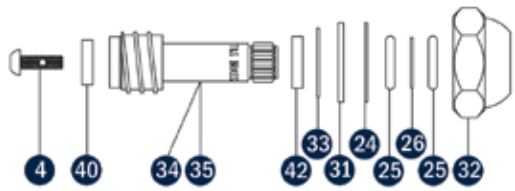

B-2346 Quarter-Turn Assembly

B-2346 Quarter-Turn
Ref. Part No. Hot Side 009423-40QT
Cold Side 009424-40QT