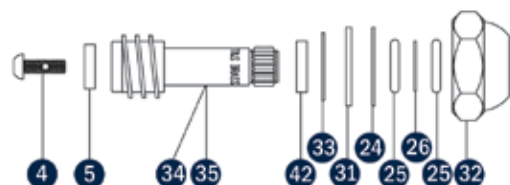

Quarter-Turn Hot and Cold Spindle Assemblies

Quarter-turn spindle assemblies are designed for water conservation and are included in many new T&S foodservice and plumbing models. Look for the “-QT” suffix on our model numbers.

Quarter-Turn Eterna Cartridge

Quarter-Turn Eterna
 Ref. Part No. Hot Side 006010-40QT
 Cold Side 006009-40QT

B-2346 Quarter-Turn Assembly

B-2346 Quarter-Turn
 Ref. Part No. Hot Side 009423-40QT
 Cold Side 009424-40QT

B-2346 Quarter-Turn Assembly

B-1100 Series Quarter-Turn
 Ref. Part No. Hot Side 009753-40QT
 Cold Side 009754-40QT

1	001022-45	Bottom Gasket	19	000922-45	Lever Handle Screw
2	000788-20	Removeable Insert (Hot) 64L	20	002721-45	'O'-Ring
3	000789-20	Removeable Insert (Cold) 66L	21	000685-20	Removeable Insert
4	000933-45	Seat Screw	22	000976-45	Brass Washer
5	001092-45	Seat Washer	23	001042-45	Rubber Washer
6	000811-25	Spindle (Hot) 18L	24	002726-45	Stainless Steel Washer
7	000812-25	Spindle (Cold) 67L	25	001075-45	'O'-Ring
8	002601-45	Top Gasket	26	009752-45	Washer
9	009744-45	Bonnet	27	009750-25	Bonnet
10	013430-45	Bonnet Seal Packing	28	000933-45	Seat Screw
11	000718-25	Packing Nut	29	001088-45	Seat Washer
12	003164-45	Spring Check Seat	30	000794-25	Spindle (Hot and Cold)
13	001479-45	Spring	31	001047-45	Rubber Washer
14	001907-25	Spindle (Hot) 264L	32	009749-25	Bonnet
15	001908-25	Spindle (Cold) 263L	33	000986-45	Brass Washer
16	001466-20	Quarter-Turn Sleeve	34	000801-25	Spindle (Cold)
17	001638-45	Lever Handle, Blank	35	000800-25	Spindle (Hot)
	001637-45	Lever Handle, Hot			
	001636-45	Lever Handle, Cold	40	001136-45	Teflon Washer
18	001661-45	Index, Red, Hot	41	001098-45	Bonnet Washer
	001660-45	Index, Blue, Cold	42	018163-20	Washer