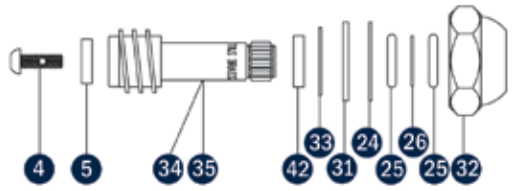

B-2346 Quarter-Turn Assembly

B-1100 Series Quarter-Turn
Ref. Part No. Hot Side 009753-40QT
Cold Side 009754-40QT

1	001022-45	Bottom Gasket	19	000922-45	Lever Handle Screw
2	000788-20	Removeable Insert (Hot) 64L	20	002721-45	'O'-Ring
3	000789-20	Removeable Insert (Cold) 66L	21	000685-20	Removeable Insert
4	000933-45	Seat Screw	22	000976-45	Brass Washer
5	001092-45	Seat Washer	23	001042-45	Rubber Washer
6	000811-25	Spindle (Hot) 18L	24	002726-45	Stainless Steel Washer
7	000812-25	Spindle (Cold) 67L	25	001075-45	'O'-Ring
8	002601-45	Top Gasket	26	009752-45	Washer
9	009744-45	Bonnet	27	009750-25	Bonnet
10	013430-45	Bonnet Seal Packing	28	000933-45	Seat Screw
11	000718-25	Packing Nut	29	001088-45	Seat Washer
12	003164-45	Spring Check Seat	30	000794-25	Spindle (Hot and Cold)
13	001479-45	Spring	31	001047-45	Rubber Washer
14	001907-25	Spindle (Hot) 264L	32	009749-25	Bonnet
15	001908-25	Spindle (Cold) 263L	33	000986-45	Brass Washer
16	001466-20	Quarter-Turn Sleeve	34	000801-25	Spindle (Cold)
17	001638-45	Lever Handle, Blank	35	000800-25	Spindle (Hot)
	001637-45	Lever Handle, Hot			
	001636-45	Lever Handle, Cold	40	001136-45	Teflon Washer
18	001661-45	Index, Red, Hot	41	001098-45	Bonnet Washer
	001660-45	Index, Blue, Cold	42	018163-20	Washer

Quarter-Turn Spindle Assemblies