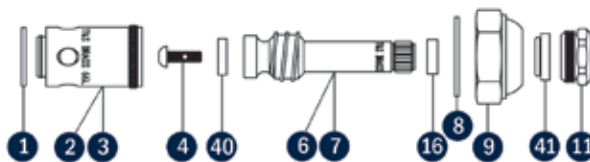

Quarter-Turn Hot and Cold Spindle Assemblies

Quarter-turn spindle assemblies are designed for water conservation and are included in many new T&S foodservice and plumbing models. Look for the “-QT” suffix on our model numbers.

Quarter-Turn Eterna Cartridge

Quarter-Turn Eterna
 Ref. Part No. Hot Side 006010-40QT
 Cold Side 006009-40QT

B-2346 Quarter-Turn Assembly

B-2346 Quarter-Turn
 Ref. Part No. Hot Side 009423-40QT
 Cold Side 009424-40QT