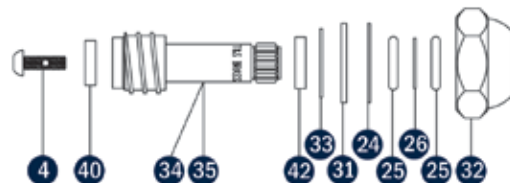

Quarter-Turn Hot and Cold Spindle Assemblies

Quarter-turn spindle assemblies are designed for water conservation and are included in many new T&S foodservice and plumbing models. Look for the “-QT” suffix on our model numbers.

Quarter-Turn Eterna Cartridge

Quarter-Turn Eterna
 Ref. Part No. Hot Side 006010-40QT
 Cold Side 006009-40QT

B-2346 Quarter-Turn Assembly

B-2346 Quarter-Turn
 Ref. Part No. Hot Side 009423-40QT
 Cold Side 009424-40QT

- Parts included:
- 12 000922-45 Lever handle screw
- 32 000933-45 Screw
- 50 001098-45 Eterna spindle packing seal
- 6 009002-25 Packing nut/lock nut
- 25 002601-45 Gasket
- 25 001074-45 'O'-Ring
- 32 001136-45 Teflon seat washer
- 25 001022-45 Bottom gasket
- 6 000789-20 Left hand removable insert assembly
- 6 000812-25CWS Left hand spindle assembly
- 12 000788-20 Right hand removable insert assembly
- 12 000811-25CWS Right hand spindle assembly