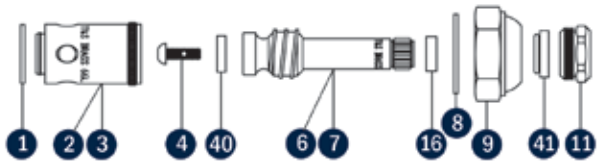

Quarter-Turn Hot and Cold Spindle Assemblies

Quarter-turn spindle assemblies are designed for water conservation and are included in many new T&S foodservice and plumbing models. Look for the “-QT” suffix on our model numbers.

Quarter-Turn Eterna Cartridge

Quarter-Turn Eterna
Ref. Part No. Hot Side 006010-40QT
Cold Side 006009-40QT