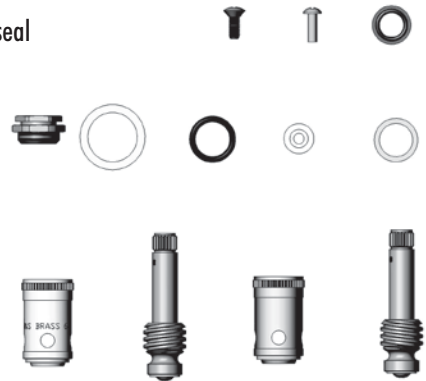

Quarter-Turn Spindle Assemblies

Parts Kits For Plumbing

B-6K
Eterna Spindle Parts Kit

- Parts included:
- 1 000788-20 Right hand Eterna insert
- 1 000789-20 Left hand Eterna insert
- 1 000811-25 Right hand spindle insert
- 1 000812-25 Left hand spindle insert
- 4 000933-45 Seat washer screws
- 10 001022-45 Gaskets
- 12 002601-45 Gaskets
- 22 001092-45 Seat washers

B-9K
Lever Handle Kit

- Parts included:
- 2 001638-45 Lever handle – blank
- 1 001661-45 Index button, red – hot
- 1 001660-45 Index button, blue – cold
- 2 000922-45 Lever handle screw

B-11K
Eterna Cartridge Spindle Kit

- Parts included:
- 1 000811-25 Right hand spindle insert
- 1 000812-25 Left hand spindle insert
- 2 000933-45 Seat washer screw
- 2 009841-45 Seat washer

B-15K
EasyInstall Concealed Widespread Faucet Parts Kit

- Parts included:
- 12 000922-45 Lever handle screw
- 32 000933-45 Screw
- 50 001098-45 Eterna spindle packing seal
- 6 009002-25 Packing nut/lock nut
- 25 002601-45 Gasket
- 25 001074-45 'O'-Ring
- 32 001136-45 Teflon seat washer
- 25 001022-45 Bottom gasket
- 6 000789-20 Left hand removable insert assembly
- 6 000812-25CWS Left hand spindle assembly
- 12 000788-20 Right hand removable insert assembly
- 12 000811-25CWS Right hand spindle assembly