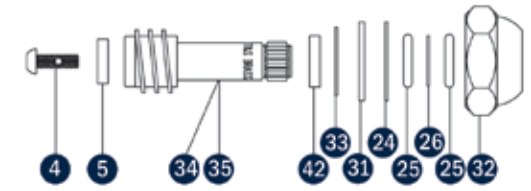

B-2346 Quarter-Turn Assembly

B-1100 Series Quarter-Turn
Ref. Part No. Hot Side 009753-40QT
Cold Side 009754-40QT

1	001022-45	Bottom Gasket	19	000922-45	Lever Handle Screw
2	000788-20	Removeable Insert (Hot) 64L	20	002721-45	'O'-Ring
3	000789-20	Removeable Insert (Cold) 66L	21	000685-20	Removeable Insert
4	000933-45	Seat Screw	22	000976-45	Brass Washer
5	001092-45	Seat Washer	23	001042-45	Rubber Washer
6	000811-25	Spindle (Hot) 18L	24	002726-45	Stainless Steel Washer
7	000812-25	Spindle (Cold) 67L	25	001075-45	'O'-Ring
8	002601-45	Top Gasket	26	009752-45	Washer
9	009744-45	Bonnet	27	009750-25	Bonnet
10	013430-45	Bonnet Seal Packing	28	000933-45	Seat Screw
11	000718-25	Packing Nut	29	001088-45	Seat Washer
12	003164-45	Spring Check Seat	30	000794-25	Spindle (Hot and Cold)
13	001479-45	Spring	31	001047-45	Rubber Washer
14	001907-25	Spindle (Hot) 264L	32	009749-25	Bonnet
15	001908-25	Spindle (Cold) 263L	33	000986-45	Brass Washer
16	001466-20	Quarter-Turn Sleeve	34	000801-25	Spindle (Cold)
17	001638-45	Lever Handle, Blank	35	000800-25	Spindle (Hot)
	001637-45	Lever Handle, Hot			
	001636-45	Lever Handle, Cold	40	001136-45	Teflon Washer
18	001661-45	Index, Red, Hot	41	001098-45	Bonnet Washer
	001660-45	Index, Blue, Cold	42	018163-20	Washer

Quarter-Turn Spindle Assemblies