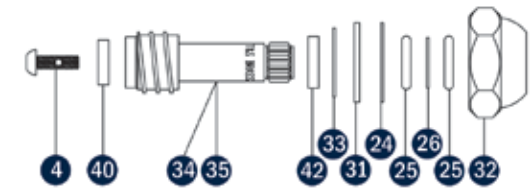

B-2346 Quarter-Turn Assembly

B-2346 Quarter-Turn Assembly

B-2346 Quarter-Turn
Ref. Part No. Hot Side 009423-40QT
Cold Side 009424-40QT