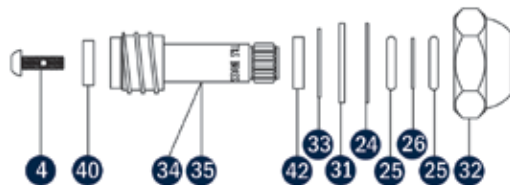

Quarter-Turn Hot and Cold Spindle Assemblies

Quarter-turn spindle assemblies are designed for water conservation and are included in many new T&S foodservice and plumbing models. Look for the “-QT” suffix on our model numbers.

Quarter-Turn Eterna Cartridge

Quarter-Turn Eterna
 Ref. Part No. Hot Side 006010-40QT
 Cold Side 006009-40QT

B-2346 Quarter-Turn Assembly

B-2346 Quarter-Turn
 Ref. Part No. Hot Side 009423-40QT
 Cold Side 009424-40QT

B-2346 Quarter-Turn Assembly

B-1100 Series Quarter-Turn
 Ref. Part No. Hot Side 009753-40QT
 Cold Side 009754-40QT

1	001022-45	Bottom Gasket	19	000922-45	Lever Handle Screw
2	000788-20	Removeable Insert (Hot) 64L	20	002721-45	'O'-Ring
3	000789-20	Removeable Insert (Cold) 66L	21	000685-20	Removeable Insert
4	000933-45	Seat Screw	22	000976-45	Brass Washer
5	001092-45	Seat Washer	23	001042-45	Rubber Washer
6	000811-25	Spindle (Hot) 18L	24	002726-45	Stainless Steel Washer
7	000812-25	Spindle (Cold) 67L	25	001075-45	'O'-Ring
8	002601-45	Top Gasket	26	009752-45	Washer
9	009744-45	Bonnet	27	009750-25	Bonnet
10	013430-45	Bonnet Seal Packing	28	000933-45	Seat Screw
11	000718-25	Packing Nut	29	001088-45	Seat Washer
12	003164-45	Spring Check Seat	30	000794-25	Spindle (Hot and Cold)
13	001479-45	Spring	31	001047-45	Rubber Washer
14	001907-25	Spindle (Hot) 264L	32	009749-25	Bonnet
15	001908-25	Spindle (Cold) 263L	33	000986-45	Brass Washer
16	001466-20	Quarter-Turn Sleeve	34	000801-25	Spindle (Cold)
17	001638-45	Lever Handle, Blank	35	000800-25	Spindle (Hot)
	001637-45	Lever Handle, Hot			
	001636-45	Lever Handle, Cold	40	001136-45	Teflon Washer
18	001661-45	Index, Red, Hot	41	001098-45	Bonnet Washer
	001660-45	Index, Blue, Cold	42	018163-20	Washer