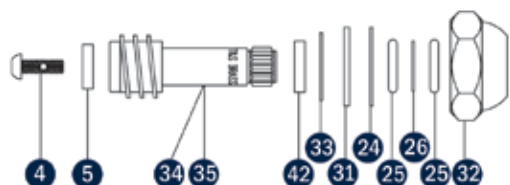

B-2346 Quarter-Turn Assembly

B-1100 Series Quarter-Turn
Ref. Part No. Hot Side 009753-40QT
Cold Side 009754-40QT

1	001022-45	Bottom Gasket	19	000922-45	Lever Handle Screw
2	000788-20	Removeable Insert (Hot) 64L	20	002721-45	'O'-Ring
3	000789-20	Removeable Insert (Cold) 66L	21	000685-20	Removeable Insert
4	000933-45	Seat Screw	22	000976-45	Brass Washer
5	001092-45	Seat Washer	23	001042-45	Rubber Washer
6	000811-25	Spindle (Hot) 18L	24	002726-45	Stainless Steel Washer
7	000812-25	Spindle (Cold) 67L	25	001075-45	'O'-Ring
8	002601-45	Top Gasket	26	009752-45	Washer
9	009744-45	Bonnet	27	009750-25	Bonnet
10	013430-45	Bonnet Seal Packing	28	000933-45	Seat Screw
11	000718-25	Packing Nut	29	001088-45	Seat Washer
12	003164-45	Spring Check Seat	30	000794-25	Spindle (Hot and Cold)
13	001479-45	Spring	31	001047-45	Rubber Washer
14	001907-25	Spindle (Hot) 264L	32	009749-25	Bonnet
15	001908-25	Spindle (Cold) 263L	33	000986-45	Brass Washer
16	001466-20	Quarter-Turn Sleeve	34	000801-25	Spindle (Cold)
17	001638-45	Lever Handle, Blank	35	000800-25	Spindle (Hot)
	001637-45	Lever Handle, Hot			
	001636-45	Lever Handle, Cold	40	001136-45	Teflon Washer
18	001661-45	Index, Red, Hot	41	001098-45	Bonnet Washer
	001660-45	Index, Blue, Cold	42	018163-20	Washer

Quarter-Turn Spindle Assemblies