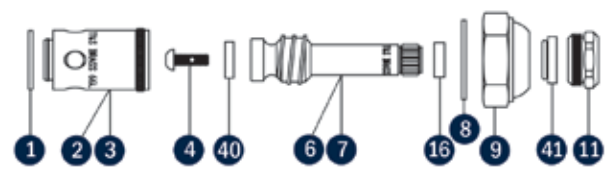

B-2346 Quarter-Turn Assembly

Quarter-Turn Hot and Cold Spindle Assemblies

Quarter-turn spindle assemblies are designed for water conservation and are included in many new T&S foodservice and plumbing models. Look for the “-QT” suffix on our model numbers.

Quarter-Turn Eterna Cartridge

Quarter-Turn Eterna
Ref. Part No. Hot Side 006010-40QT
Cold Side 006009-40QT