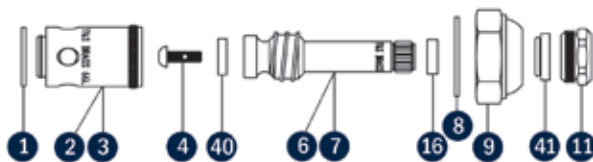

Quarter-Turn Hot and Cold Spindle Assemblies

Quarter-turn spindle assemblies are designed for water conservation and are included in many new T&S foodservice and plumbing models. Look for the “-QT” suffix on our model numbers.

Quarter-Turn Eterna Cartridge

Quarter-Turn Eterna
 Ref. Part No. Hot Side 006010-40QT
 Cold Side 006009-40QT

B-2346 Quarter-Turn Assembly

B-2346 Quarter-Turn
 Ref. Part No. Hot Side 009423-40QT
 Cold Side 009424-40QT

• Parts include:

- 1 (009194-25) Right hand spindle
- 1 (009195-25) Left hand spindle
- 2 (000933-45) Screws
- 2 (009649-45) Seat washers

Quarter-Turn Hot and Cold Spindle Assemblies

Quarter-turn spindle assemblies are designed for water conservation and are included in many new T&S foodservice and plumbing models. Look for the “-QT” suffix on our model numbers.