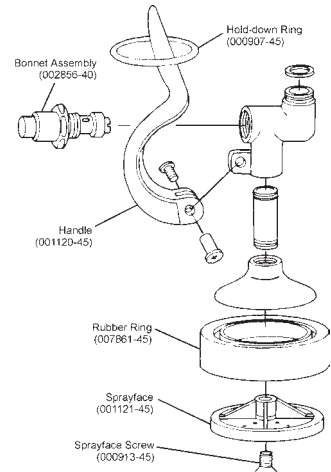

B-0155-LNEZ Add-On Faucet for EasyInstall Pre-Rinse Units

- EasyInstall pre-rinse add-on faucet with "pop-and-lock" riser installation feature
- Attaches to EasyInstall faucets only

EasyInstall

B-0165-C35-68H Washdown Hose Unit for Pre-Rinse Units

- Includes add-on faucet with quarter-turn cartridge and four-arm handle
- Add-on faucet diverts flow to swing nozzle; not a full shut-off
- B-0068-H stainless steel hose connects to swivel adapter
- B-0107-C35 angle spray valve (0.65 GPM)
- B-0166 hanger hook with chrome plated screws
- 3/8" NPT male threads fits standard T&S rigid base faucets

Pre-Rinse Spray Valves

The **B-0107 Spray Valve (1.42 GPM)** complies with EPAAct 2005.

B-0107 Pre-Rinse Spray Valve

Redesigned with 1.42 GPM – EPAAct 2005 compliant

- Connects directly to T&S flexible stainless steel hose or handle assembly
- Designed for heavy use in commercial kitchens
- Shuts off when handle is released

B-0107 Exploded View Spray Valve

- B-0107-A** Same as B-0107 but with non-splash aerator instead of spray face
- B-0107-B** Same as B-0107 but with rosespray instead of spray face
- B-0107-M** Pre-rinse spray Master Box (12)
- B-0107-QD** Spray valve with handle, hold-down ring and stainless steel quick-disconnect