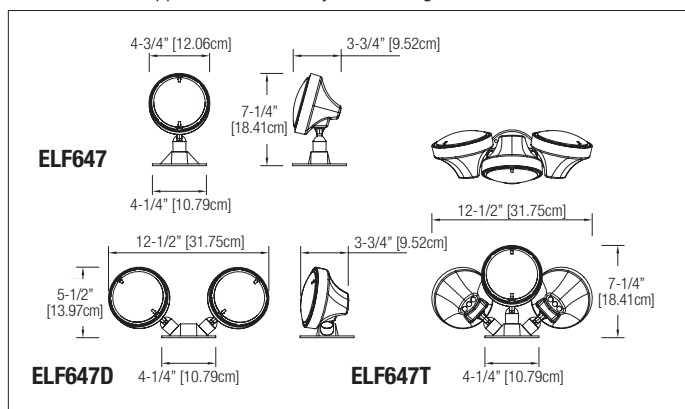

REMOTE HEAD & UNIT HEAD ELF647 SERIES

Thermoplastic Weather-Resistant
PAR36 Lamp Head

TYPE _____
CATALOG # _____
NOTES _____

FEATURES

Description

- Outdoor use
- Available as a single, double or triple Par 36 size lighting head
- Thermoplastic construction with aluminum canopy plate
- Fully adjustable aiming swivel head
- Specular parabolic reflector and prismatic lens to assure a wide-beam, even light distribution
- Sealed for rain; dust-tight; corrosion resistant.

Finish

- Mist white, black or gray

Mounting

- Surface Mount
- Includes a universal aluminum canopy
- Mounts to a standard 4" octagonal electrical box

Approval

- UL Listed
- Weather Resistant

DIMENSIONS

Dimensions are approximate and subject to change.

ACCESSORIES

(Order as a separate item)

Wire Guard	WG9-L
------------	-------

LAMP SELECTION CHART

WEDGE BASE INCANDESCENT LAMPS				
LAMP SUFFIX	VOLTAGE	WATTAGE	LUMENS	REPLACEMENT #
L5	6	5.4	68	570.0012-L
L7	6	7.2	100	570.0026-L
L9	6	9	150	570.0016-L
L9	12	9	138	570.0025-L
L12	12	12	150	570.0028-L
L18	12	18	264	570.0029-L
L9	24	9	113	570.0045-L
L18	24	18	239	570.0046-L