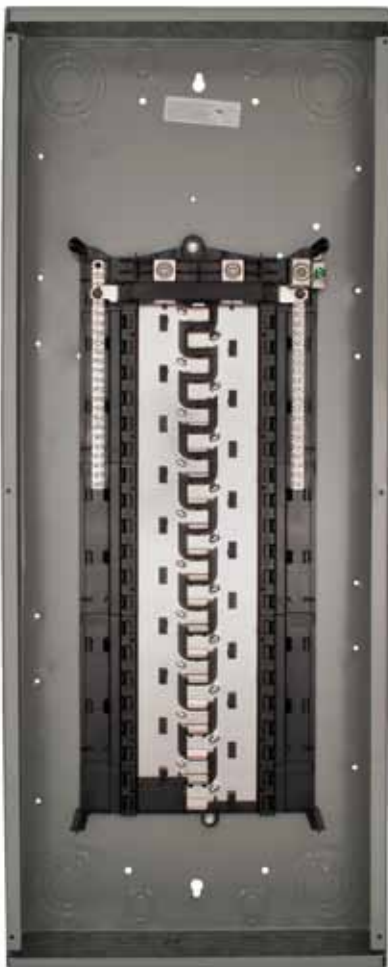

ES Series Load Centers

Product Offering

The ES Series Load Center product line provides a wide array of variation to meet any application need.

The following offering is available in the ES Series product line:

- 12-70 Circuits/Spaces
- Indoor and Outdoor enclosures
- 100 to 225 Amp
- Main Lug and Main Breakers
- Value packs – a mix of branch breakers provided with the load center.

ES Series
1-phase Main Lug

ES Series
1- phase Main Breaker

ES Series
3-phase Main Breaker

ES Series Three Phase Main Lug & Main Breaker Load Centers

3-phase, 3-wire, 240 Volt AC or 3-phase, 4-wire, 120/240 or 120/208 Volts AC

Main Breaker/Convertible Load Centers 30-60 Circuits / 100-225 Amperes