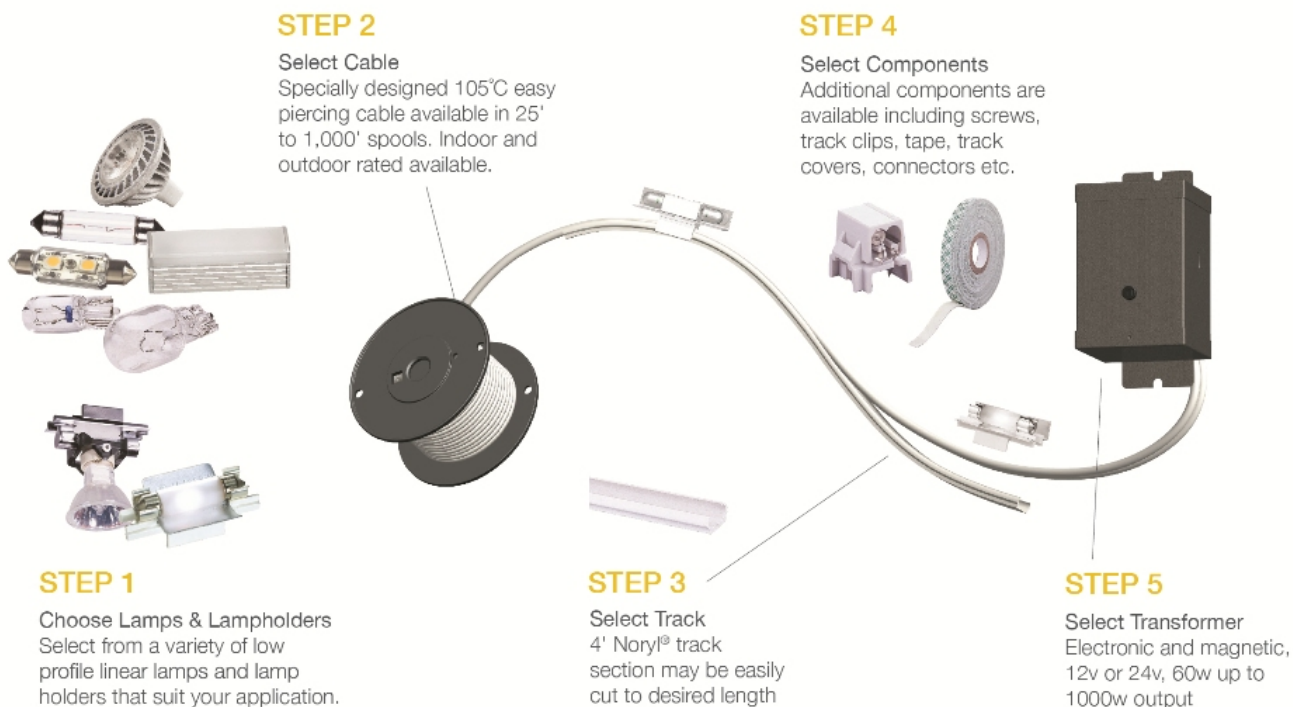

Component Diagram:

7400 Linder Ave. | Skokie, Illinois 60077 | 800-347-5483
© 2013 Sea Gull Lighting LLC, a Generation Brands Company.