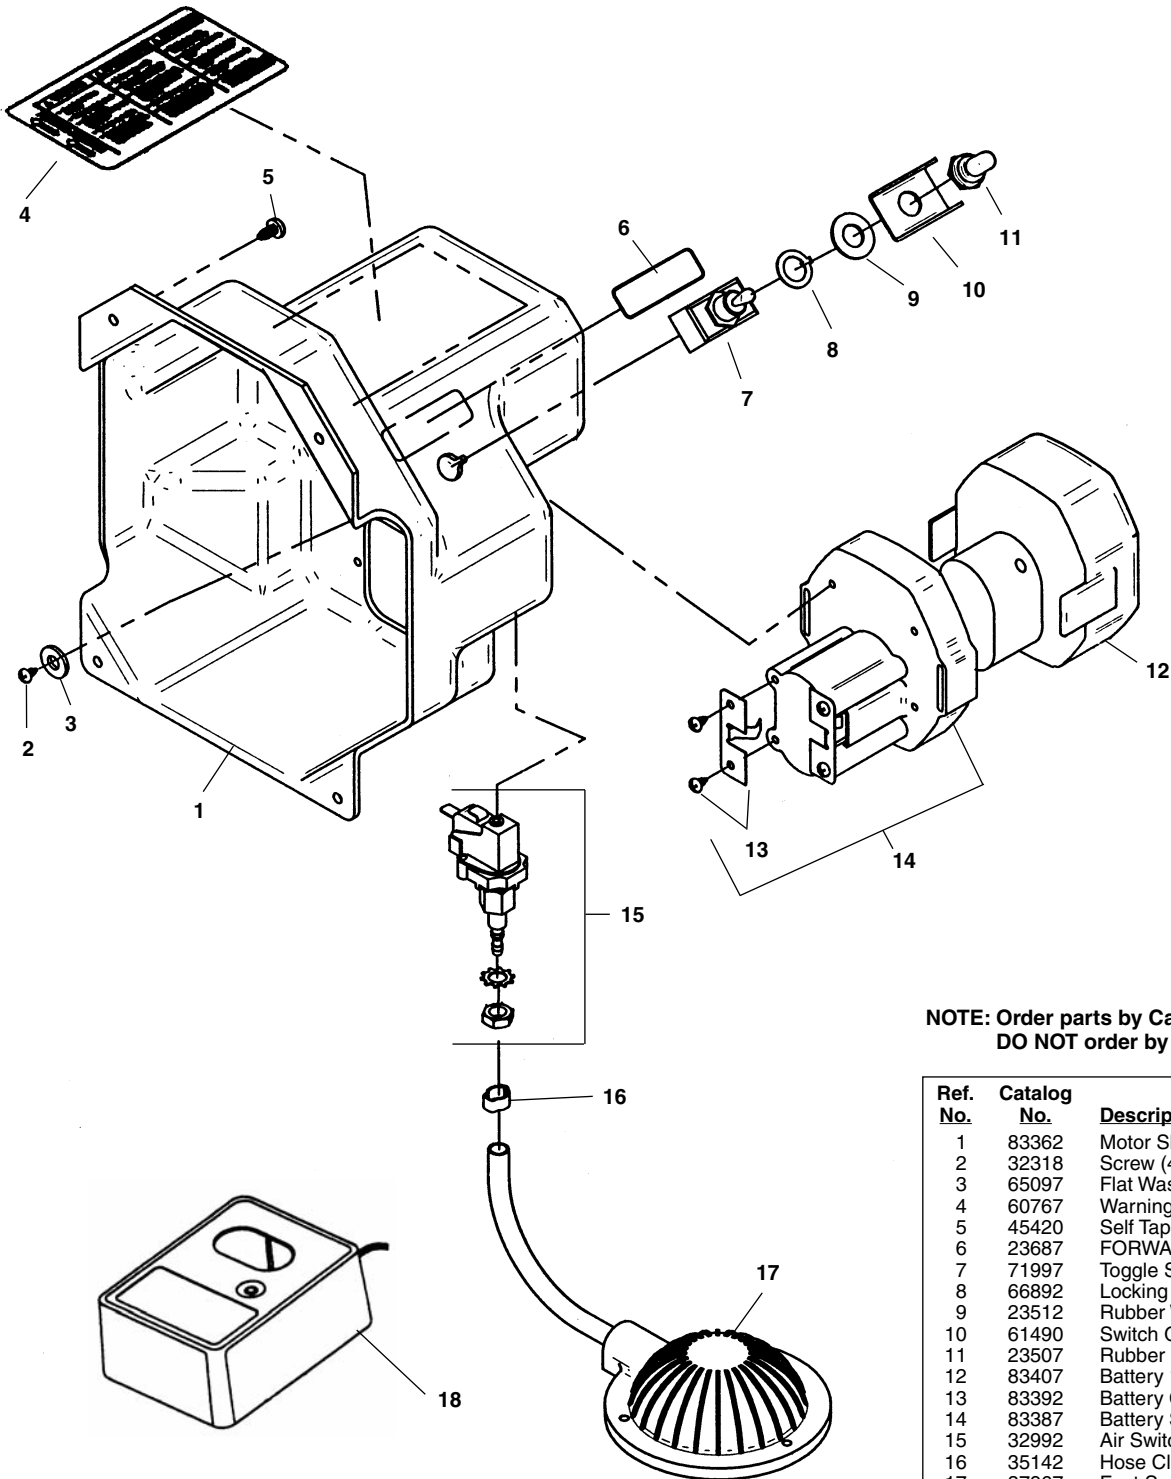

Electric Components

**NOTE: Order parts by Catalog Number only.
DO NOT order by Reference Number.**

Ref. No.	Catalog No.	Description
1	83362	Motor Shroud
2	32318	Screw (4)
3	65097	Flat Washer #6
4	60767	Warning Label
5	45420	Self Tapping Screw #10 - 24 (8)
6	23687	FORWARD/REVERSE Label
7	71997	Toggle Switch
8	66892	Locking Ring
9	23512	Rubber Washer
10	61490	Switch Guard
11	23507	Rubber Boot
12	83407	Battery 14.4V
13	83392	Battery Clips w/Screws
14	83387	Battery Socket Assembly
15	32992	Air Switch
16	35142	Hose Clamp
17	37967	Foot Switch Assembly
18	83417	Charger 115V
	84112	Charger 230V