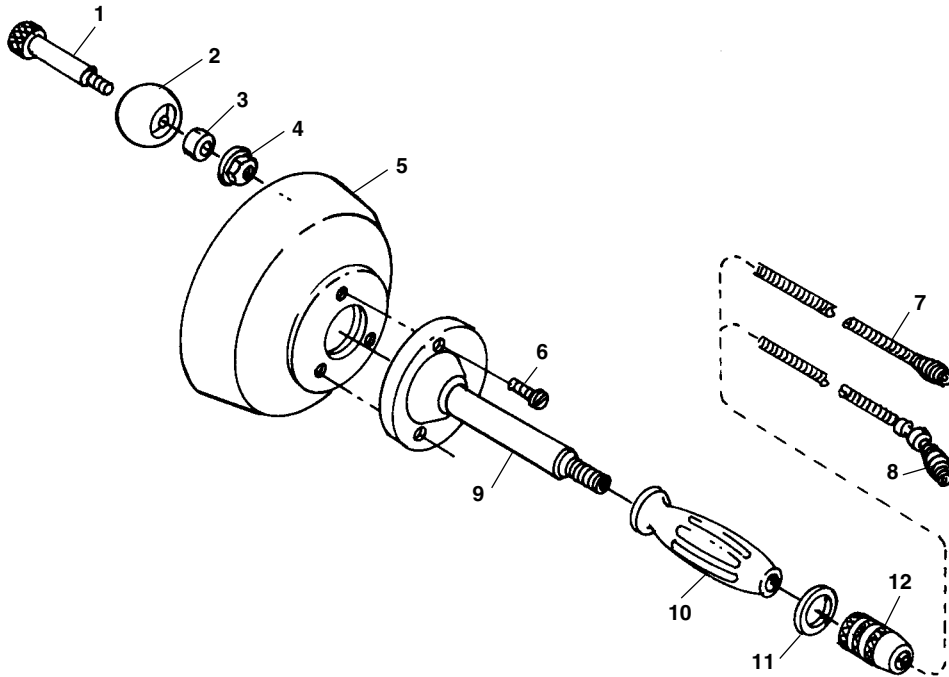

### K-25 Hand Spinner

**NOTE: Order parts by Catalog Number only.  
DO NOT order by Reference Number.**

Ref. No.	Catalog No.	Description
—	58890	K-25 - BP w/C-1-IC
—	58895	K-25 - DH w/C-2-IC
1	50632	Shoulder Screw
2	61745	Knob
3	50642	Spacer
4	27517	Lock Nut
5	50637	Cable Container Assembly (Includes Ref. 1,2,3,4,6)
6	61540	Screw
7	56782	C-1 - IC
8	56787	C-2 - IC
9	60735	Guide Tube & Flange
10	76765	Handle Grip
11	60725	Retaining Ring
12	60720	Chuck

### K-26 Hand Spinner

Ref. No.	Catalog No.	Description
—	59812	K-26 Hand Spinner
1	62225	C-1
2	60777	Chuck Assembly
3	42580	Retaining Ring (2)
4	60782	Guide Tube Handle Assembly
5	84460	Thrust Washer
6	80205	Thrust Washer
7	27517	Lock Nut
8	60787	Cable Container
9	60060	Washer
10	60792	Knob
11	60797	3/8" x 1 3/4" Shoulder Bolt
12	61447	5/8" - 18 Hex Jam Nut