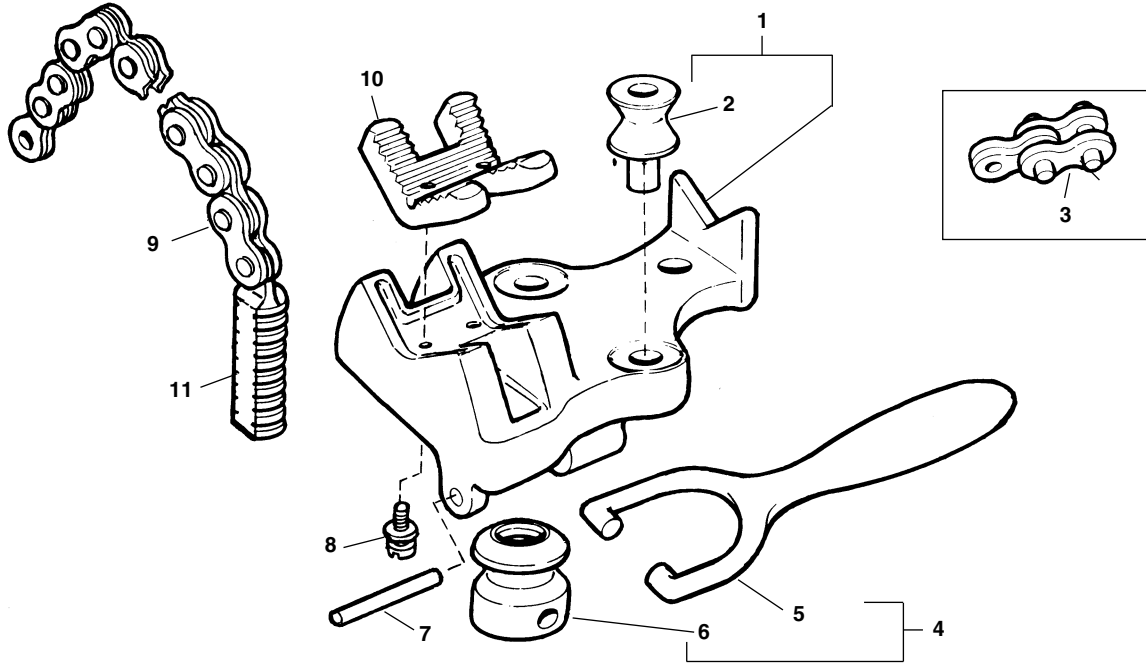

Nos. BC-2A, BC-4A

**NOTE: Order parts by Catalog Number only.
DO NOT order by Reference Number.**

Ref. No.	Description	BC-2A	BC-4A
		1/8"-2"	1/8"-4"
1	Base Assembly	40695	40745
2	Spool (2)	40740	40450
3	Chain Link Assembly	68625	68625
4	Handle Assembly	40725	40765
5	Handle	32190	32190
6	Swivel Nut	40720	40760
7	Nut Locking Pin	40730	40775
8	Jaw Screw with Washer (2)	40735	40785
9	Chain and Screw Assembly	40715	40755
10	Jaw	40985	41020
	Jaw f/Plastic Pipe	41275	41280
	Jaw f/Coated Pipe	—	40222
11	Screw	40780	40780