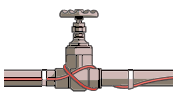

PRODUCT LINE

120 Volt, 3 watt

Cut-to-length for
small pipes

There's a heating cable just right
for the job:

**WinterGard heating cable,
3 watts/ft**

Catalog #	Description	Voltage	Reel Length (ft)
H311100	TruckPak*	120	100
H311250	Reel	120	250