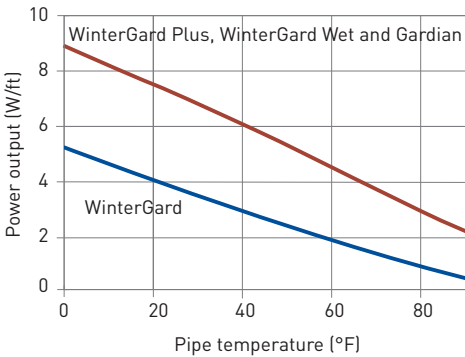

GENERAL INFORMATION

Table 13: Product Data

	WinterGard	WinterGard Plus	
	H311100 H311250	H611050 H611100 H611250	H621 H621 H621
Nominal service voltage	120	120	208 -
Minimum power output at 40°F on pipes (W/ft)	3	6	6
Nominal power output in drains, ice and snow	n/a	n/a	n/a
Maximum circuit length (ft) for pipes	250	200	400
Maximum circuit length (ft) for roof and gutter de-icing	n/a	n/a	n/a
Maximum circuit breaker size (A)	30	30	30
Weight per 100 ft (lb)	6	6	6
Maximum exposure temp. (°F)	150	150	150
Environment*	Dry area pipes	Dry area pipes	
Approvals			
UL System Listed	(2)	(2)	(2)
CSA Certified	(4)	(4)	(4)

* Use only in ordinary (nonhazardous) areas. Do not expose to any chemicals. In wet areas:
(1) c-CSA-us Certified to US and Canadian Standards.
(2) 718K Pipe Heating Cable.
(3) 877Z Roof De-Icing and Snow Melting Equipment.
(4) CSA.

Power Output vs Pipe Temperature on Metal Pipes