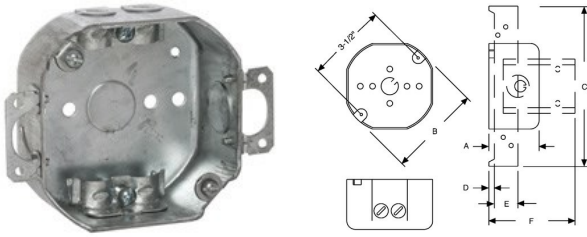

4 IN. OCTAGON DRAWN BOXES WITH NONMETALLIC SHEATHED CABLE CLAMPS

**4 in. Octagon Box, 1-1/2 in. Deep - Drawn with Nonmetallic Sheathed Cable Clamps
Plaster Ears**

A41

Catalog #: 150

APPLICATIONS

RACO® Octagon Boxes are used in the installation of ceiling or wall lighting fixtures
N/A

PRODUCT FEATURES

Combination screw heads provide for faster installation

UL LISTED

File E195978

GENERAL PRODUCT INFORMATION

Wiring System: Nonmetallic Sheathed Cable

RECOMMENDED MAX LOAD

Ceiling Fan (Dynamic) Lbs.: No
Fixture (Static) Lbs.: 50

CONFIGURATION

Cable Priors: 4
Bracket Type: No Bracket
Drawn or Welded: Drawn
Raised Ground: No
Side Knockout(s): (2) 1/2 in.
Bottom Knockouts(s): (1) 1/2 in.

DRAWING DIMENSIONS

Dimension A: 1-1/2 in.
Dimension B: 4 in.

PRODUCT MEASUREMENTS

Depth: 1-1/2 in.
Cubic Inches (cm3): 15.5 (254.0)
Wt. Ea. (Lbs.): 0.578
Product Length (in.): 1.56
Product Width (in.): 5.00
Product Height (in.): 4.00

PACKAGING

Minimum Pack Qty.: 25
Std. Pkg.: 25
Product UPC-A Labeled: Yes
Weight (Lbs. Per/C): 57.80
Ship Carton Length (in.): 11.13
Ship Carton Width (in.): 8.75
Ship Carton Height (in.): 10.63
Ctn Weight (Lbs.): 14.45
Pallet Qty: 2000
UPC Number: 050169001509
I2of5: 40050169001507