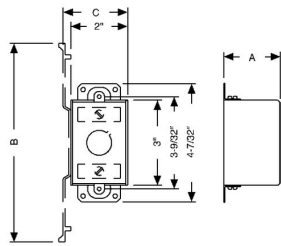

## 3 IN. X 2 IN. SWITCH BOXES - 2-3/4 TO 3-1/2 IN. DEEP WITH NONMETALLIC SHEATHED CABLE CLAMPS

### 3-1/2 in. Deep Switch Boxes - Gangable with Nonmetallic Sheathed Cable Clamps Plaster Ears

A51

Catalog #: 601

#### DRAWING DIMENSIONS

Dimension A: 3-1/2 in.

#### PRODUCT MEASUREMENTS

Depth: 3-1/2 in.  
Cubic Inches (cm<sup>3</sup>): 18.0 (295.0)  
Wt. Ea. (Lbs.): 0.778  
Product Length (in.): 3.50  
Product Width (in.): 4.22  
Product Height (in.): 2.00