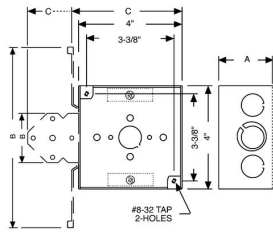

## 4 IN. SQUARE WELDED BOXES - 1-1/2 TO 2-1/8 IN. DEEP WITH NONMETALLIC SHEATHED CABLE CLAMPS

4 in. Square Boxes, 2-1/8 in. Deep - Welded with Nonmetallic Sheathed Cable Clamps  
600V, TS, Flush

A19

Catalog #: 240

### DRAWING DIMENSIONS

Dimension A: 2-1/8 in.  
Dimension B: 7 in.  
Dimension C: 4-5/16 in.

### PRODUCT MEASUREMENTS

Depth: 2-1/8 in.  
Cubic Inches (cm3): 30.3 (496.5)  
Wt. Ea. (Lbs.): 1.066  
Product Length (in.): 2.19  
Product Width (in.): 7.00  
Product Height (in.): 4.31

### PACKAGING

Minimum Pack Qty.: 25  
Std. Pkg.: 25  
Product UPC-A Labeled: No  
Weight (Lbs. Per/C): 106.60  
Ship Carton Length (in.): 20.88  
Ship Carton Width (in.): 9.00  
Ship Carton Height (in.): 8.50  
Ctn Weight (Lbs.): 26.65  
Pallet Qty: 1375  
UPC Number: 050169902400  
I2of5: 50050169902405