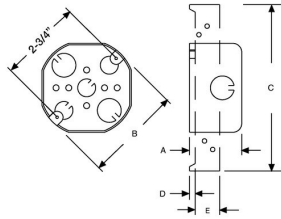

## 3-1/2 IN. OCTAGON BOXES

3-1/2 in. Octagon Box, 1-1/2 in Deep - Drawn with Nonmetallic Sheathed Cable Clamps

A37

Catalog #: 112

### DRAWING DIMENSIONS

Dimension A: 1-1/2 in.  
Dimension B: 3-1/2 in.

### PRODUCT MEASUREMENTS

Depth: 1-1/2 in.  
Cubic Inches (cm3): 11.8 (193.4)  
Wt. Ea. (Lbs.): 0.459  
Product Length (in.): 1.56  
Product Width (in.): 3.50  
Product Height (in.): 3.50

### PACKAGING

Minimum Pack Qty.: 25  
Std. Pkg.: 25  
Product UPC-A Labeled: Yes  
Weight (Lbs. Per/C): 45.90  
Ship Carton Length (in.): 12.88  
Ship Carton Width (in.): 5.65  
Ship Carton Height (in.): 8.75  
Ctn Weight (Lbs.): 11.48  
Pallet Qty: 3150  
UPC Number: 050169001127  
I2of5: 40050169001125