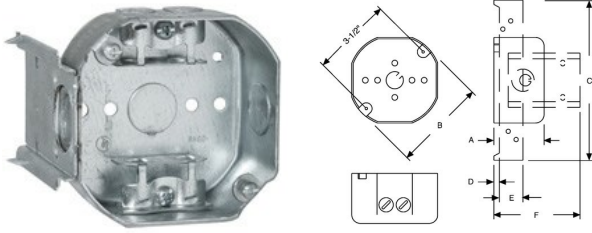

## 4 IN. OCTAGON DRAWN BOXES WITH ARMORED CABLE / METAL CLAD / FLEX CLAMPS

4 in. Octagon Box, 1-1/2 in. Deep - Drawn with Armored Cable/Metal Clad/Flex Clamps  
J Bracket, 1/2 in. Setback

A40

Catalog #: 157

### PRODUCT FEATURES

RACO® offers a variety of labor saving mounting brackets that allow for easy positioning of box along studs or joists  
Reference the Box Selection section in the front of this catalog for complete description of bracket types and features  
Combination screw heads provide for faster installation

### PRODUCT MEASUREMENTS

Depth: 1-1/2 in.  
Cubic Inches (cm3): 15.5 (254.0)  
Wt. Ea. (Lbs.): 0.692  
Product Length (in.): 3.13  
Product Width (in.): 3.63  
Product Height (in.): 4.38