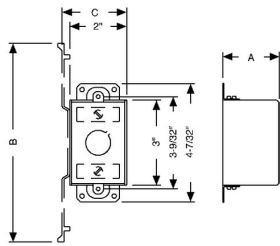

3 IN. X 2 IN. SWITCH BOXES - 2-3/4 TO 3-1/2 IN. DEEP WITH NONMETALLIC SHEATHED CABLE CLAMPS

3-1/2 in. Deep Switch Boxes - Gangable with Nonmetallic Sheathed Cable Clamps
TS Bracket, 1/2 in. Setback

A51

Catalog #: 605

FIRE RESISTANCE

Acceptable for use in 2-hour rated walls

GENERAL PRODUCT INFORMATION

Wiring System: Nonmetallic Sheathed Cable

CONFIGURATION

End Knockouts: (2) 1/2 in.
Ends Cable: 4
Bracket Type: TS, for Metal or Wood Studs
Bracket Setback: 1/2 in.
Side Knockout(s): (4) 1/2 in.
Bottom Knockout(s): (1) 1/2 in.

DRAWING DIMENSIONS

Dimension A: 3-1/2 in.
Dimension B: 7 in.
Dimension C: 2-13/64 in.

PRODUCT MEASUREMENTS

Depth: 3-1/2 in.
Cubic Inches (cm³): 18.0 (295.0)
Wt. Ea. (Lbs.): 0.864
Product Length (in.): 3.50
Product Width (in.): 7.00
Product Height (in.): 2.20

PACKAGING

Minimum Pack Qty.: 25
Std. Pkg.: 25
Product UPC-A Labeled: Yes
Weight (Lbs. Per/C): 86.40
Ship Carton Length (in.): 16.13
Ship Carton Width (in.): 7.75
Ship Carton Height (in.): 11.25
Ctn Weight (Lbs.): 21.60
Pallet Qty: 1650
UPC Number: 050169006054
I2of5: 50050169006059