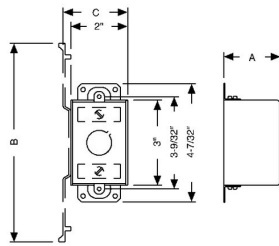

**3 IN. X 2 IN. SWITCH BOXES - 2-3/4 TO 3-1/2 IN. DEEP WITH NONMETALLIC SHEATHED CABLE CLAMPS****2-3/4 in. Deep Switch Boxes - Gangable with Nonmetallic Sheathed Cable Clamps  
Plaster Ears**

A51

Catalog #: 567

**FIRE RESISTANCE**

Acceptable for use in 2-hour rated walls

**GENERAL PRODUCT INFORMATION**

Wiring System: Nonmetallic Sheathed Cable

**CONFIGURATION**

End Knockouts: (2) 1/2 in.  
Ends Cable: 4  
Bracket Type: No Bracket  
Side Knockout(s): (4) 1/2 in.  
Bottom Knockouts(s): (1) 1/2 in.

**DRAWING DIMENSIONS**

Dimension A: 2-3/4 in.

**PRODUCT MEASUREMENTS**

Depth: 2-3/4 in.  
Cubic Inches (cm<sup>3</sup>): 14.0 (229.4)  
Wt. Ea. (Lbs.): 0.650  
Product Length (in.): 2.75  
Product Width (in.): 4.22  
Product Height (in.): 2.00

**PACKAGING**

Minimum Pack Qty.: 25  
Std. Pkg.: 25  
Product UPC-A Labeled: Yes  
Weight (Lbs. Per/C): 65.00  
Ship Carton Length (in.): 12.38  
Ship Carton Width (in.): 6.56  
Ship Carton Height (in.): 8.75  
Ctn Weight (Lbs.): 16.25  
Pallet Qty: 2250  
UPC Number: 050169005675  
I2of5: 40050169005673