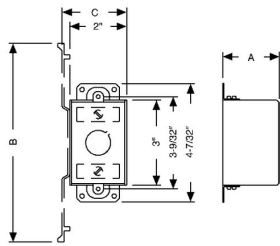

## 3 IN. X 2 IN. SWITCH BOXES - 2-3/4 TO 3-1/2 IN. DEEP WITH CONDUIT KO'S

2-3/4 in. Deep Switch Boxes - Gangable with Conduit KO's  
TS Bracket, 1/2 in. Setback

A48

Catalog #: 562

### CONFIGURATION

End Knockouts: (2) 1/2 in.  
Ends Cable: ---  
Bracket Type: TS, for Metal or Wood Studs  
Bracket Setback: 1/2 in.  
Side Knockout(s): (2) 1/2 in.  
Bottom Knockouts(s): (2) 1/2 in.

### DRAWING DIMENSIONS

Dimension A: 2-3/4 in.  
Dimension B: 7 in.  
Dimension C: 2-13/64 in.

### PRODUCT MEASUREMENTS

Depth: 2-3/4 in.  
Cubic Inches (cm<sup>3</sup>): 14.0 (229.4)  
Wt. Ea. (Lbs.): 0.707  
Product Length (in.): 2.75  
Product Width (in.): 7.00  
Product Height (in.): 2.20