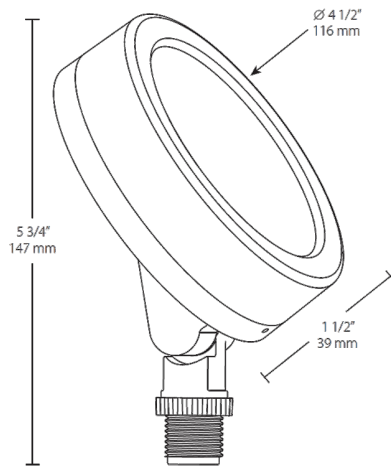

Features

- Equivalent to 75W halogen BR30 wide flood
- Wide 6H x 6V distribution
- Diffused lens for smooth, even light distribution
- Energy Star[®] 174 certified
- Very low profile
- Adjustable knuckle
- 60,000-Hour LED lifespan