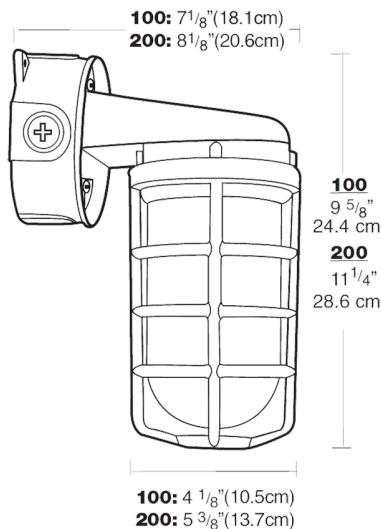

Dimensions

Features

- Set screw keeps guard securely in place
- Junction box with sturdy mounting lugs
- All stainless steel hardware
- Close-up plugs allow Phillips or slotted screwdrivers for easy installation
- High temperature silicone internal gaskets
- Premium porcelain socket with 150C 8" long leads attached