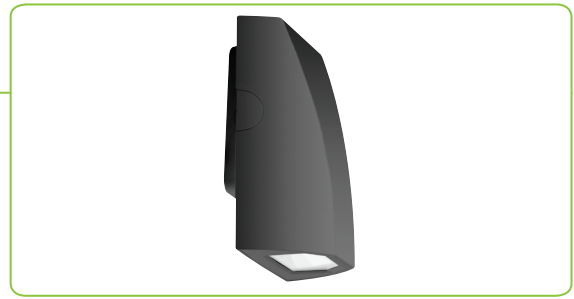

wallpacks

26W Low-profile

With an impressive 2849 lumens, this 26 Watt low-profile wallpack delivers a lot of footcandles from mounting heights up to 22 feet.

Performance

Equivalent 175W MH
Replaces 100-175W MH

Housing

Precision die-cast aluminum housing

Lens

Tempered glass

Mounting

Heavy-duty die-cast aluminum back box with hinged housing for easy installation.

Reflector

Vacuum metalized polycarbonate for smooth light distribution and low glare

26W LED at 22' Mounting Height

Grid Scale:
 Multiples of mounting height,
 values shown in footcandles

Recessed LED module and
 optimized reflector provide
 smooth light distribution with
 no hot spots and low glare.