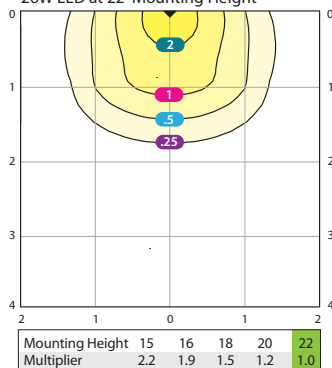

26W LED at 22' Mounting Height

Grid Scale:
 Multiples of mounting height,
 values shown in footcandles

Recessed LED module and
 optimized reflector provide
 smooth light distribution with
 no hot spots and low glare.