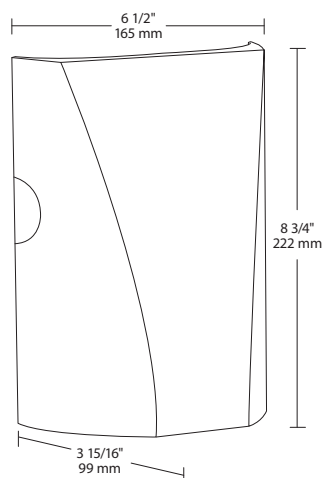

26W LED at 22' Mounting Height

Grid Scale:
 Multiples of mounting height,
 values shown in footcandles

Recessed LED module and
 optimized reflector provide
 smooth light distribution with
 no hot spots and low glare.

RAB lighting design engineers
 can create a custom lighting
 layout for your job. For free.

Photometric Report #ITL81610

Dimensions & weight

Weight: 4.5 lbs / 2.0 kg

SUITABLE FOR WET LOCATIONS

5-Year
 No Compromise
 Warranty