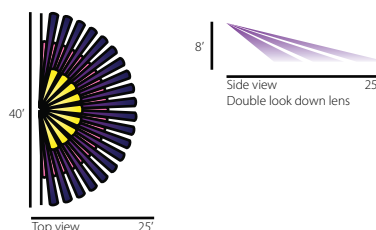

Tuff Dome, Mini Sensor & Smart Box

Patents: RAB sensor and fixture designs are protected under U.S. and international intellectual property laws.