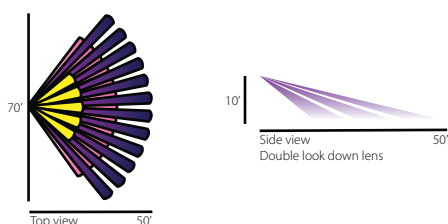

↓
Consider LED
Replacement

WPLED20MS

STLHBLEDD2x13W

DETECTION PATTERNS

Gotcha & Luminator