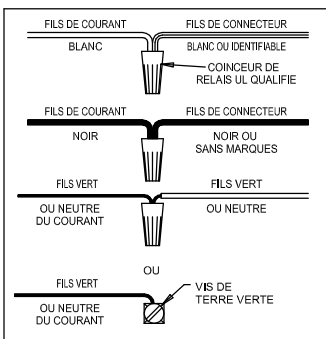

**CAUTION** - All Glass is Fragile, use care when handling Glass Shade and Lamp.

**WARNING** - THIS PRODUCT CONTAINS CHEMICALS KNOWN TO THE STATE OF CALIFORNIA TO CAUSE CANCER, BIRTH DEFECTS AND /OR OTHER REPRODUCTIVE HARM. THOROUGHLY WASH HANDS AFTER INSTALLING, HANDLING, CLEANING, OR OTHERWISE TOUCHING THIS PRODUCT.  
 \*\*\*\*\*

### ASSEMBLY STEPS:

PASOS PARA ENSAMBLAR:

MODE D'ASSEMBLAGE:

- 1. 2,5 → 1
- 2. 4,3 → 2
- 3. 7 → 6
- 4. 8,10 → 3
- 5. 12 → 13
- 6. 11 → 8,9

6, 5 & 1 & 12  
 (NOT FURNISHED)  
 (NO INCLUIDA)  
 (NON FOURNIE)