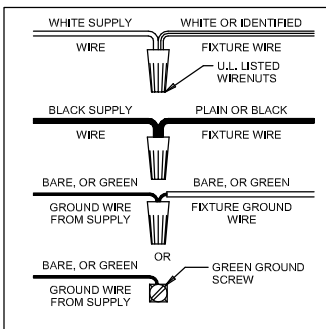

Assembly & Installation Instructions

CAUTION: Read instructions carefully and turn electricity off at main circuit breaker panel before beginning installation.

7113

*****
WARNING - IF ANY SPECIAL CONTROL DEVICES ARE USED WITH THIS FIXTURE, FOLLOW THE INSTRUCTIONS CAREFULLY TO ASSURE FULL COMPLIANCE WITH N.E.C. REQUIREMENTS. IF THERE ARE ANY QUESTIONS, CONTACT A QUALIFIED ELECTRICAL CONTRACTOR.
*****

CAUTION - All Glass is Fragile, use care when handling Glass Shade and Lamp.

WARNING - THIS PRODUCT CONTAINS CHEMICALS KNOWN TO THE STATE OF CALIFORNIA TO CAUSE CANCER, BIRTH DEFECTS AND /OR OTHER REPRODUCTIVE HARM. THOROUGHLY WASH HANDS AFTER INSTALLING, HANDLING, CLEANING, OR OTHERWISE TOUCHING THIS PRODUCT.
*****

ASSEMBLY STEPS:

PASOS PARA ENSAMBLAR:

MODE D'ASSEMBLAGE:

1. 2,5 → 1
2. 4,3 → 2
3. 7 → 6
4. 8,10 → 3
5. 12 → 13
6. 11 → 8,9

6, 5 & 1 & 12
(NOT FURNISHED)
(NO INCLUIDA)
(NON FOURNIE)