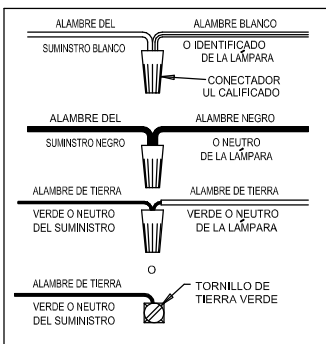

**CAUTION** - All Glass is Fragile, use care when handling Glass Shade and Lamp.

**WARNING** - THIS PRODUCT CONTAINS CHEMICALS KNOWN TO THE STATE OF CALIFORNIA TO CAUSE CANCER, BIRTH DEFECTS AND /OR OTHER REPRODUCTIVE HARM. THOROUGHLY WASH HANDS AFTER INSTALLING, HANDLING, CLEANING, OR OTHERWISE TOUCHING THIS PRODUCT.  
 \*\*\*\*\*

### ASSEMBLY STEPS:

PASOS PARA ENSAMBLAR:

MODE D'ASSEMBLAGE:

- 1. 2,5 → 1
- 2. 4,3 → 2
- 3. 7 → 6
- 4. 8,10 → 3
- 5. 12 → 13
- 6. 11 → 8,9

6, 5 & 1 & 12  
 (NOT FURNISHED)  
 (NO INCLUIDA)  
 (NON FOURNIE)