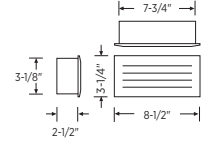

Cast aluminum housing with black aluminum louver. Three 1/2" IP conduit entries. For wood, brick, masonry, and poured concrete installations. Refer to diagram for size. UL listed for wet locations.

P6802-31 Black
IC Rated.
One 7w 2-pin twin compact fluorescent lamp, G23 base.

P6803-30 White
P6803-31 Black
Therma-Gard protection.
One 25w 120V T6-1/2, intermediate base.

P6805-31 Black
One 120v 13w 2pin twin CFL GX23 base.

P6802-31 & P6803