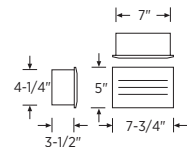

P6816-16 & P6817-16,31

P6818-16 & P6819-16