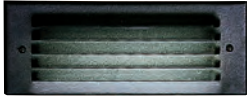

STEPS, CORRIDORS & WALLS

BRICK LIGHTS - OUTDOOR & INDOOR

Cast aluminum housing with black aluminum louver. Three 1/2" IP conduit entries. For wood, brick, masonry, and poured concrete installations. Refer to diagram for size. UL listed for wet locations.

P6802-31 Black
IC Rated.
One 7w 2-pin twin compact fluorescent lamp, G23 base.

P6803-30 White
P6803-31 Black
Therma-Gard protection.
One 25w 120V T6-1/2, intermediate base.

P6805-31 Black
One 120v 13w 2pin twin CFL GX23 base.

P6820-30TG* White
Therma-Gard protection.
Porcelain socket.
One 60w A19

P6820-31TG* Black
Therma-Gard protection.
Porcelain socket.
One 60w A19

P6821-30* White
Standard 120V NPF ballast.
One 7w or 9w twin CFL lamp.

P6826-30* White
Compact fluorescent.
Same as P6821-30 except with a shatter-resistant white acrylic faceplate.
One 7w or 9w twin CFL lamp.

P6821-30 & P6826-30

THRU-WALL DOUBLE FACE

One metal housing with two shatter-resistant white acrylic faceplates for both sides of a stud wall, 3-1/2" to 4-1/2" thick. White trim. Reduces costs by illuminating two areas with one fluorescent light. For indoor and protected outdoor use. UL listed for damp locations. Sheet rock or dry wall installations.