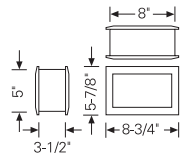

One metal housing with two shatter-resistant white acrylic faceplates for both sides of a stud wall, 3-1/2" to 4-1/2" thick. White trim. Reduces costs by illuminating two areas with one fluorescent light. For indoor and protected outdoor use. UL listed for damp locations. Sheet rock or dry wall installations.

P6824-30* White
Compact fluorescent.
One 7w or 9w twin CFL lamp.

P6825-30* White
Same as P6824-30 except with two louver faceplates.
One 7w or 9w twin CFL lamp.