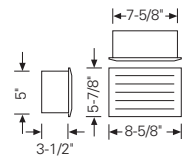

P6826-30* White
Compact fluorescent.
Same as P6821-30 except with a shatter-resistant white acrylic faceplate.
One 7w or 9w twin CFL lamp.

P6821-30 & P6826-30

THRU-WALL DOUBLE FACE

One metal housing with two shatter-resistant white acrylic faceplates for both sides of a stud wall, 3-1/2" to 4-1/2" thick. White trim. Reduces costs by illuminating two areas with one fluorescent light. For indoor and protected outdoor use. UL listed for damp locations. Sheet rock or dry wall installations.