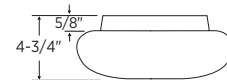

FINISH

○ White - 30

P7279-60EB