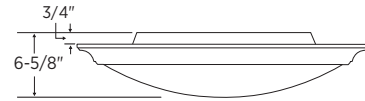

FINISH

○ White - 30