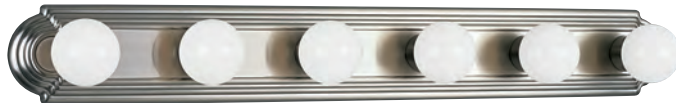

DELUXE HOLLYWOOD MARQUEE LIGHTS

G medium base lamps recommended. Wall mount only.

PRODUCT NO.	FINISH	DESCRIPTION	SIZE	LAMP(S)
P3038-15	Polished Chrome	Three-light	18" L., 4-1/2" ht.	3 medium base G-lamps, each 60w max.
P3025-09 P3025-15 P3025-20	Brushed Nickel Polished Chrome Antique Bronze	Four-light	24" L., 4-3/4" ht.	4 medium base G-lamps, each 60w max.
P3026-09 P3026-15	Brushed Nickel Polished Chrome	Six-light	36" L., 4-3/4" ht.	6 medium base G-lamps, each 60w max.

FINISHES

- Brushed Nickel - 09
- Polished Chrome - 15
- Antique Bronze - 20

P3026-15

P3025-15

P3038-15

P3025-20

P3026-09

P3025-09

DELUXE BROADWAY LIGHTS

Sockets on 6" centers. Medium base G-lamps recommended.
Wall mount only.

PRODUCT NO.	FINISH	DESCRIPTION	SIZE	LAMP(S)
P3333-15	Polished Chrome	Three-light	18" L., 4-1/4" ht.	3 medium base G-lamps, each 60w max.
P3298-15	Polished Chrome	Four-light	24" L., 4-1/4" ht.	4 medium base G-lamps, each 60w max.
P3335-15	Polished Chrome	Five-light	30" L., 4-1/4" ht.	5 medium base G-lamps, each 60w max.
P3299-15	Polished Chrome	Six-light	36" L., 4-1/4" ht.	6 medium base G-lamps, each 60w max.
P3300-15	Polished Chrome	Eight-light	48" L., 4-1/4" ht.	8 medium base G-lamps, each 60w max.