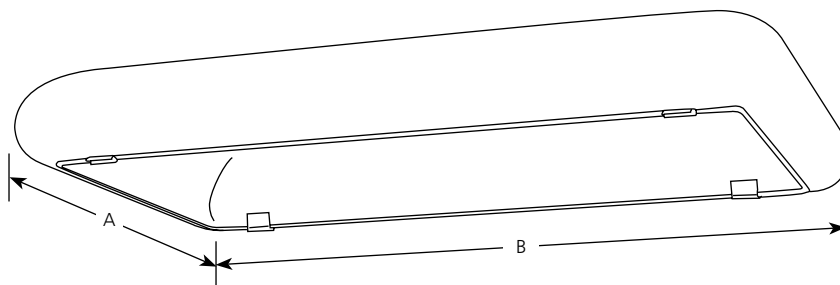

Type _____

-60TRM

P7278

P7279

P7280

P7285

Catalog No.	Finish White	Dimensions (Inches)	
		A	B
P7278	-60TRM	18	28
P7279	-60TRM	12	52
P7280	-60TRM	18	52
P7285	-60TRM	27-1/4	30-3/4

P7278, P7279, P7280

P7285

*Overall fixture height shown including chassis

Specifications:

General

- White acrylic soft cloud diffusers
- Lift and shift removal for relamping and servicing
- Regressed reveal gives floating effect