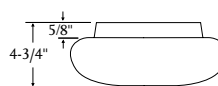

Type _____

-60TRM

P7278

P7279

P7280

P7285

Catalog No.	Finish White	Dimensions (Inches)	
		A	B
P7278	-60TRM	18	28
P7279	-60TRM	12	52
P7280	-60TRM	18	52
P7285	-60TRM	27-1/4	30-3/4

P7278, P7279, P7280

P7285

*Overall fixture height shown including chassis

Specifications:

General

- White acrylic soft cloud diffusers
- Lift and shift removal for relamping and servicing
- Regressed reveal gives floating effect