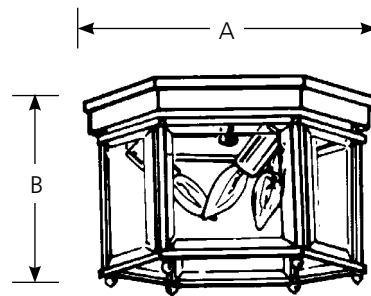

Incandescent

Beveled Glass

Close-To-Ceiling

Catalog No.	Finish Polished Brass	Lamping	Dimensions (Inches)	
			A	B
P3730	-10	3 (c) 40w	10	6-1/4
P3731	-10	4 (c) 40w	13	5-1/8

Type _____
-10

P3730

P3731

P3730

Specifications:

General

- Clear beveled glass panels
- Plated Polished Brass (-10) finish
- Solid brass construction
- Solid brass inner reflector, socket covers
- Vertical sided back plate with unique step at ceiling line
- Companion Chain hung lantern, Close-to-ceiling, fixtures are available