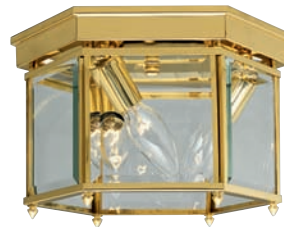

★ Octagonal Beveled Glass

CLEAR, BOUND BEVELED GLASS. G-LAMP RECOMMENDED. DAMP LOCATION LISTED.

Chandelier

pg 250

THREE-LIGHT

P5788-09 Brushed Nickel
P5788-10 Polished Solid Brass
P5788-20 Antique Bronze
 Size: 9-3/4" dia., 5-7/8" ht.
 Lamps: Three G16.5 candelabra base lamps, each 25w max.

P5788-09

P5788-10

P5788-20

FOUR-LIGHT

P5789-09 Brushed Nickel
P5789-10 Polished Solid Brass
P5789-20 Antique Bronze
 Size: 11-1/8" dia., 6-1/4" ht.
 Lamps: Four G16.5 candelabra base lamps, each 25w max.

P5789-09

P5789-10

P5789-20

★ Clear Glass

CLEAR GLASS PANELS HIGHLIGHTED BY GEOMETRIC ACCENTS AND SUSPENDED BY SOFT CURVES. DAMP LOCATION LISTED.

Product No.	Finish	Description	Size	Lamp(s)
P3645-09 *	Brushed Nickel	Three-light	8-3/8" dia.,	3 candelabra base,
P3645-10 *	Polished Brass		14-1/2" ht.	each 60w max.
P3645-20 *	Antique Bronze			
P3690-09 *	Brushed Nickel	Two-light	8-3/4" sq.,	2 candelabra base,
P3690-20 *	Antique Bronze		8-3/4" ht.	each 60w max.

P3690-09

P3645-09

P3690-20

★ Beveled Glass

CLEAR, BEVELED GLASS PANELS IN A SOLID BRASS FRAME. DAMP LOCATION LISTED.

Product No.	Finish	Description	Size	Lamp(s)
P3730-10	Polished Solid Brass	Three-light	10" dia.,	3 candelabra base,
			6-1/4" ht.	each 40w max.
P3731-10	Polished Solid Brass	Four-light	13" dia.,	4 candelabra base,
			6-1/4" ht.	each 40w max.
P5834-10 *	Polished Solid Brass	One-light	7" W.,	1 medium base,
		Six-sided	10" ht.	100w max.