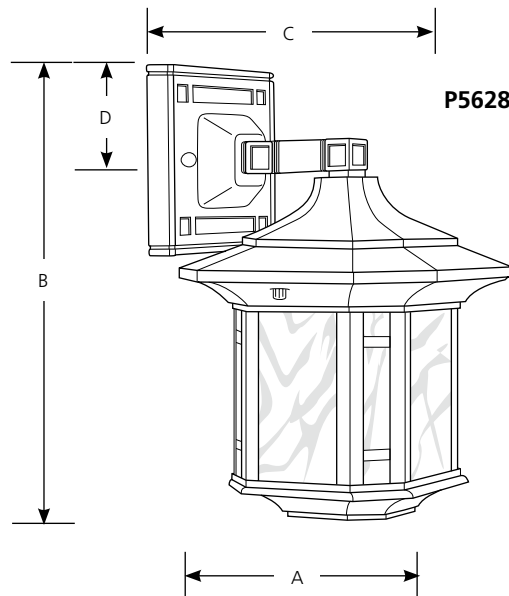

Type _____
-46

P5628
P5629

Catalog No.	Finish		Lamping	Dimensions (Inches)			
	Weathered Bronze			A	B	C	D
P5628	-46		1 (m) 100w	6-3/4	10-5/8	7-1/2	2-1/4
P5629	-46		1 (m) 150w	10	15-1/8	10-3/4	10

Specifications:

General

- Light honey art glass panels
- Hand painted Weathered Bronze (-46) finish
- Die-cast aluminum construction
- Companion Bath and Vanity, Chain hung lantern, Chandelier, Close-to-ceiling, Hall and Foyer, Landscape, Pendant, Post top lantern, Wall bracket, Wall lantern, fixtures are available

Electrical

- Medium base porcelain socket with nickel-plated brass screw shell
- Pre-wired

Labeling

- cCSAus Wet location listed

Mounting

- Wall mount
- Mounting strap for outlet box included
- Back plate covers a standard 4" hexagonal recessed outlet box

P5628: 4-1/2" sq.

P5629: 5-1/2" sq.