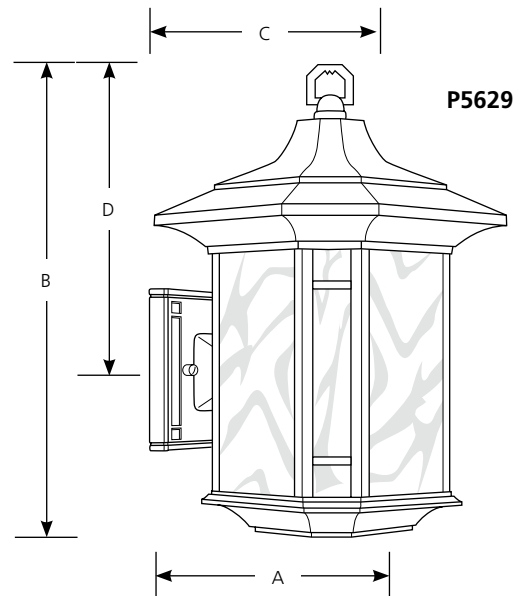

Type _____
-46

P5628
P5629

Catalog No.	Finish		Lamping	Dimensions (Inches)			
	Weathered Bronze			A	B	C	D
P5628	-46		1 (m) 100w	6-3/4	10-5/8	7-1/2	2-1/4
P5629	-46		1 (m) 150w	10	15-1/8	10-3/4	10

Specifications:

General

- Light honey art glass panels
- Hand painted Weathered Bronze (-46) finish
- Die-cast aluminum construction
- Companion Bath and Vanity, Chain hung lantern, Chandelier, Close-to-ceiling, Hall and Foyer, Landscape, Pendant, Post top lantern, Wall bracket, Wall lantern, fixtures are available

Electrical

- Medium base porcelain socket with nickel-plated brass screw shell
- Pre-wired

Labeling

- cCSAus Wet location listed

Mounting

- Wall mount
- Mounting strap for outlet box included
- Back plate covers a standard 4" hexagonal recessed outlet box

P5628: 4-1/2" sq.

P5629: 5-1/2" sq.