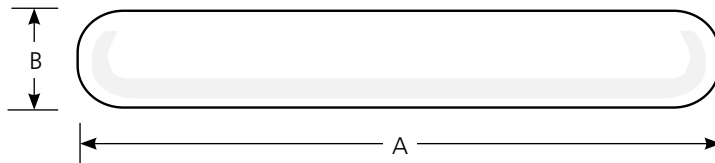

Linear Fluorescent

Soft Clouds

Bath & Vanity

T8 Electronic Ballasts

Energy Star

Type _____

-60EB

P7114

P7115

P7116

Catalog No.	Finish	Lamping	Ballast	Dimensions (Inches)		
	White			A	B	Depth
P7114	-60EB	2-F17T8	HPF	26-3/4	6	4-1/4
P7115	-60EB	2-F25T8	HPF	38-3/4	6	4-1/4
P7116	-60EB	2-F32T8	HPF	50-3/4	6	4-1/4

Specifications:

General

- One piece vacuum formed white acrylic diffuser
P7114: 26-11/16" L x 5-15/16" ht., 4-5/8" D
P7115: 38-7/8" L x 5-15/16" ht., 4-5/8" D
P7116: 50-7/8" L x 5-15/16" ht., 4-5/8" D
- Diffuser held in place with screws in ends
- Lamps are mounted to provide light out and down
- Unit can be mounted horizontally or vertically
- Energy Star Certified